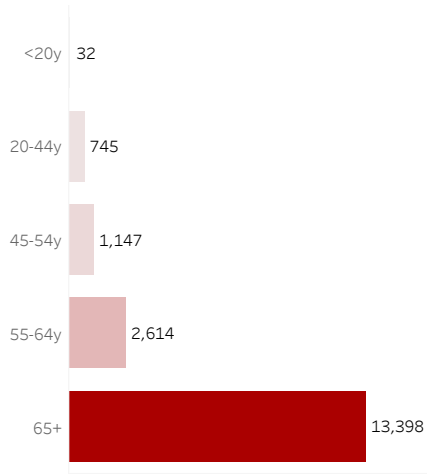

COVID-19 Deaths (total)

17,936

New COVID-19 Deaths Reported Today

6

Hover over the icon to get more information on the data in this dashboard.

COVID-19 Deaths by County

Data will not be shown for counties with fewer than three deaths.

© Mapbox © OSM

COVID-19 Deaths by Date of Death

Recent deaths may not be reported yet. Cases missing the date of death are excluded from the graph above, but are included in all other numbers.

COVID-19 Deaths by Gender

COVID-19 Deaths by Age Group

COVID-19 Deaths by Race/Ethnicity

Date Updated: 6/30/2021