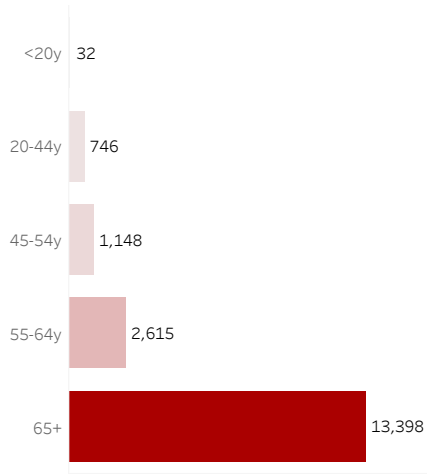

COVID-19 Deaths (total)

17,939

New COVID-19 Deaths Reported Today

3

Hover over the icon to get more information on the data in this dashboard.

COVID-19 Deaths by County

Data will not be shown for counties with fewer than three deaths.

© Mapbox © OSM

COVID-19 Deaths by Date of Death

Recent deaths may not be reported yet. Cases missing the date of death are excluded from the graph above, but are included in all other numbers.

COVID-19 Deaths by Gender

COVID-19 Deaths by Age Group

COVID-19 Deaths by Race/Ethnicity

Date Updated: 7/1/2021