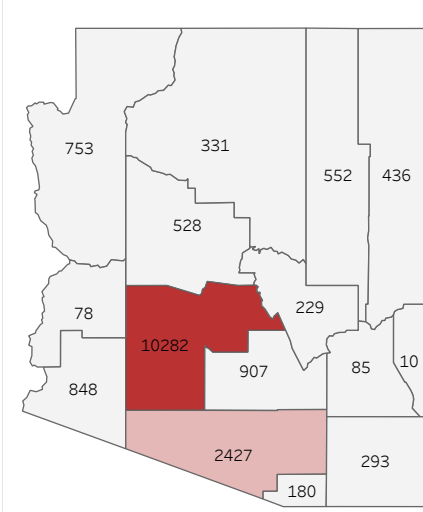

COVID-19 Deaths (total)

17,939

New COVID-19 Deaths Reported Today

3

Hover over the icon to get more information on the data in this dashboard.

COVID-19 Deaths by County

Data will not be shown for counties with fewer than three deaths.

© Mapbox © OSM

COVID-19 Deaths by Date of Death

Recent deaths may not be reported yet. Cases missing the date of death are excluded from the graph above, but are included in all other numbers.

COVID-19 Deaths by Gender

COVID-19 Deaths by Age Group

COVID-19 Deaths by Race/Ethnicity

Date Updated: 7/1/2021