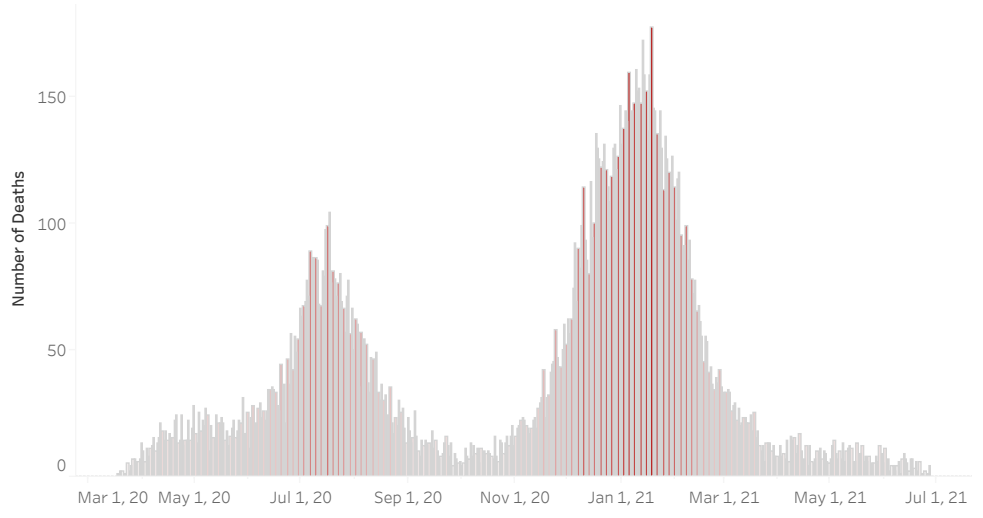

COVID-19 Deaths (total)

17,939

New COVID-19 Deaths Reported Today

3

Hover over the icon to get more information on the data in this dashboard.

COVID-19 Deaths by County

Data will not be shown for counties with fewer than three deaths.

© Mapbox © OSM

COVID-19 Deaths by Date of Death

Recent deaths may not be reported yet. Cases missing the date of death are excluded from the graph above, but are included in all other numbers.

COVID-19 Deaths by Gender