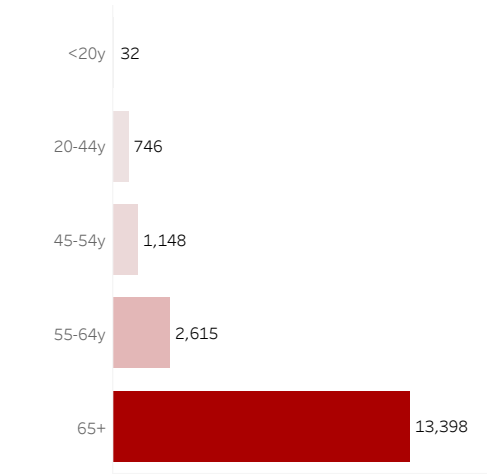

COVID-19 Deaths (total)

17,939

New COVID-19 Deaths Reported Today

3

Hover over the icon to get more information on the data in this dashboard.

COVID-19 Deaths by County

Data will not be shown for counties with fewer than three deaths.

© Mapbox © OSM

COVID-19 Deaths by Date of Death

Recent deaths may not be reported yet. Cases missing the date of death are excluded from the graph above, but are included in all other numbers.

COVID-19 Deaths by Gender

COVID-19 Deaths by Age Group

COVID-19 Deaths by Race/Ethnicity

Date Updated: 7/1/2021