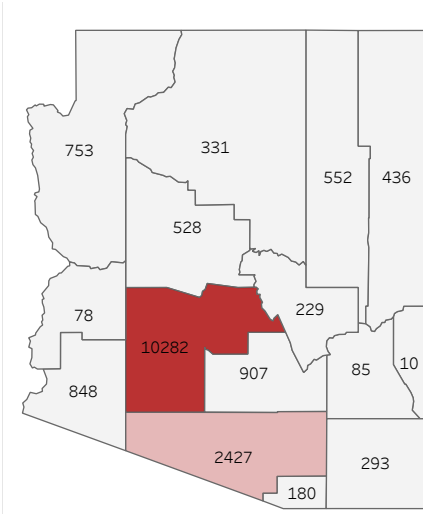

COVID-19 Deaths (total)

17,939

New COVID-19 Deaths Reported Today

3

Hover over the icon to get more information on the data in this dashboard.

COVID-19 Deaths by County

Data will not be shown for counties with fewer than three deaths.

© Mapbox © OSM

COVID-19 Deaths by Date of Death

Recent deaths may not be reported yet. Cases missing the date of death are excluded from the graph above, but are included in all other numbers.

COVID-19 Deaths by Gender

COVID-19 Deaths by Age Group

COVID-19 Deaths by Race/Ethnicity

Date Updated: 7/1/2021