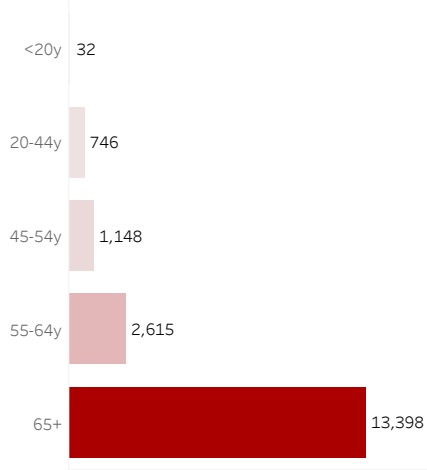

COVID-19 Deaths (total)

17,939

New COVID-19 Deaths Reported Today

3

Hover over the icon to get more information on the data in this dashboard.

COVID-19 Deaths by County

Data will not be shown for counties with fewer than three deaths.

© Mapbox © OSM

COVID-19 Deaths by Date of Death

Recent deaths may not be reported yet. Cases missing the date of death are excluded from the graph above, but are included in all other numbers.

COVID-19 Deaths by Gender

COVID-19 Deaths by Age Group

COVID-19 Deaths by Race/Ethnicity

Date Updated: 7/1/2021