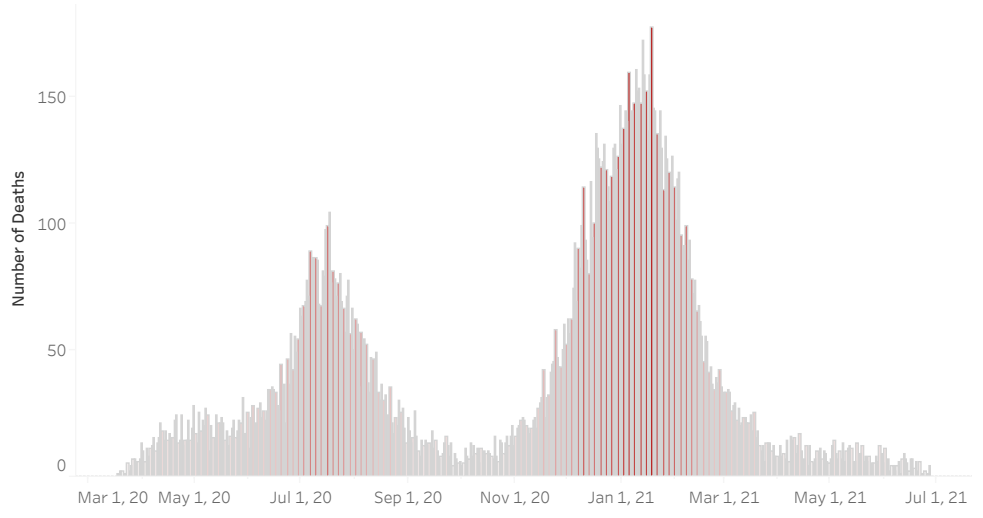

COVID-19 Deaths by Date of Death

Recent deaths may not be reported yet. Cases missing the date of death are excluded from the graph above, but are included in all other numbers.