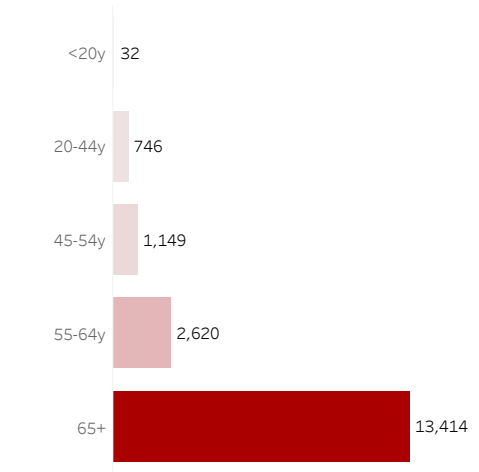

COVID-19 Deaths (total)

17,961

New COVID-19 Deaths Reported Today

22

Hover over the icon to get more information on the data in this dashboard.

COVID-19 Deaths by County

Data will not be shown for counties with fewer than three deaths.

© Mapbox © OSM

COVID-19 Deaths by Date of Death

Recent deaths may not be reported yet. Cases missing the date of death are excluded from the graph above, but are included in all other numbers.

COVID-19 Deaths by Gender

COVID-19 Deaths by Age Group

COVID-19 Deaths by Race/Ethnicity

Date Updated: 7/2/2021