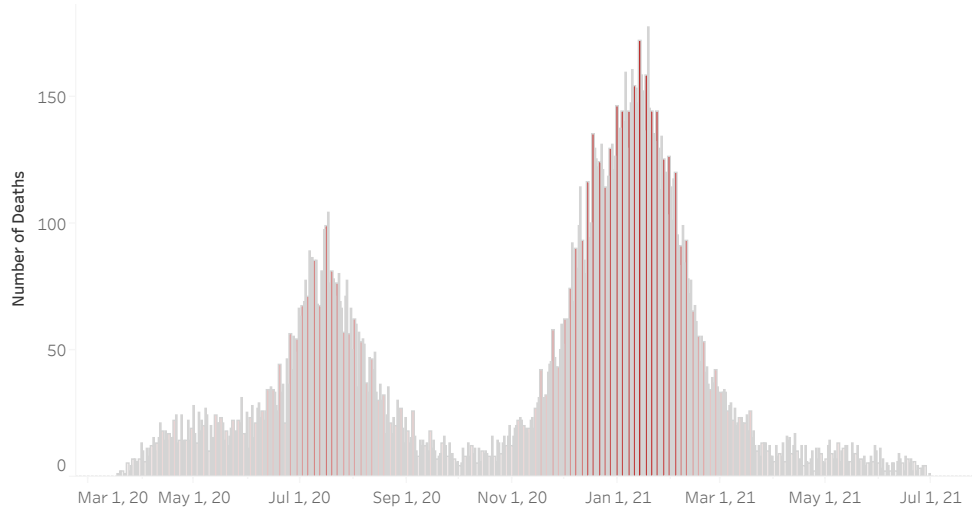

COVID-19 Deaths (total)

17,961

New COVID-19 Deaths Reported Today

22

Hover over the icon to get more information on the data in this dashboard.

COVID-19 Deaths by County

Data will not be shown for counties with fewer than three deaths.

© Mapbox © OSM

COVID-19 Deaths by Date of Death

Recent deaths may not be reported yet. Cases missing the date of death are excluded from the graph above, but are included in all other numbers.

COVID-19 Deaths by Gender