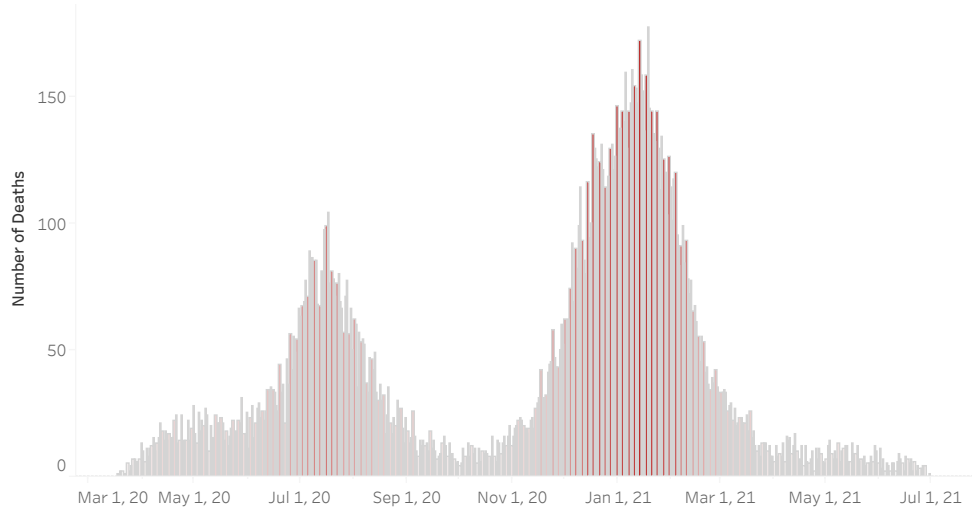

COVID-19 Deaths by Date of Death

Recent deaths may not be reported yet. Cases missing the date of death are excluded from the graph above, but are included in all other numbers.