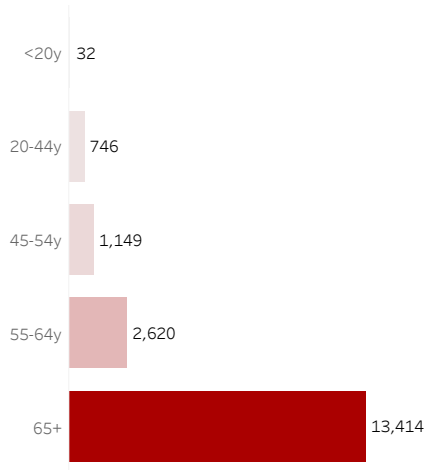

COVID-19 Deaths (total)

17,961

New COVID-19 Deaths Reported Today

22

Hover over the icon to get more information on the data in this dashboard.

COVID-19 Deaths by County

Data will not be shown for counties with fewer than three deaths.

© Mapbox © OSM

COVID-19 Deaths by Date of Death

Recent deaths may not be reported yet. Cases missing the date of death are excluded from the graph above, but are included in all other numbers.

COVID-19 Deaths by Gender

COVID-19 Deaths by Age Group

COVID-19 Deaths by Race/Ethnicity

Date Updated: 7/2/2021