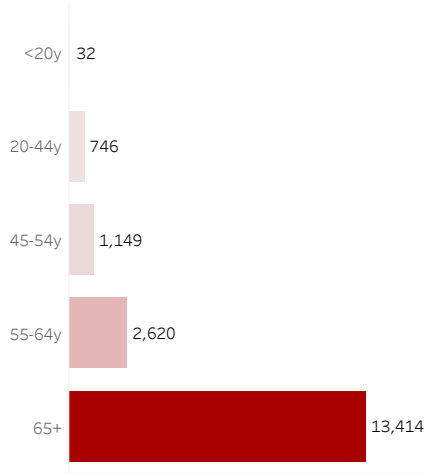

COVID-19 Deaths (total)

17,961

New COVID-19 Deaths Reported Today

22

Hover over the icon to get more information on the data in this dashboard.

COVID-19 Deaths by County

Data will not be shown for counties with fewer than three deaths.

© Mapbox © OSM

COVID-19 Deaths by Date of Death

Recent deaths may not be reported yet. Cases missing the date of death are excluded from the graph above, but are included in all other numbers.

COVID-19 Deaths by Gender

COVID-19 Deaths by Age Group

COVID-19 Deaths by Race/Ethnicity

Date Updated: 7/2/2021