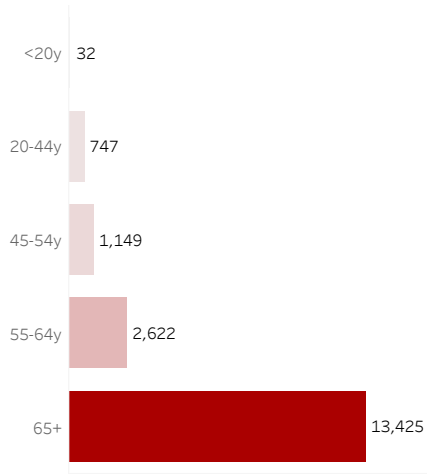

COVID-19 Deaths (total)

17,975

New COVID-19 Deaths Reported Today

14

Hover over the icon to get more information on the data in this dashboard.

COVID-19 Deaths by County

Data will not be shown for counties with fewer than three deaths.

© Mapbox © OSM

COVID-19 Deaths by Date of Death

Recent deaths may not be reported yet. Cases missing the date of death are excluded from the graph above, but are included in all other numbers.

COVID-19 Deaths by Gender

COVID-19 Deaths by Age Group

COVID-19 Deaths by Race/Ethnicity

Date Updated: 7/3/2021