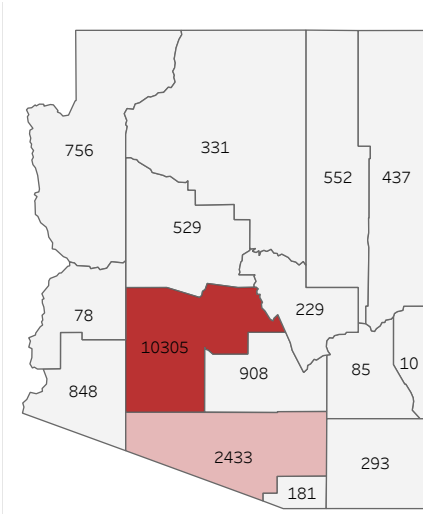

COVID-19 Deaths (total)

17,975

New COVID-19 Deaths Reported Today

14

Hover over the icon to get more information on the data in this dashboard.

COVID-19 Deaths by County

Data will not be shown for counties with fewer than three deaths.

© Mapbox © OSM

COVID-19 Deaths by Date of Death

Recent deaths may not be reported yet. Cases missing the date of death are excluded from the graph above, but are included in all other numbers.

COVID-19 Deaths by Gender

COVID-19 Deaths by Age Group

COVID-19 Deaths by Race/Ethnicity

Date Updated: 7/3/2021