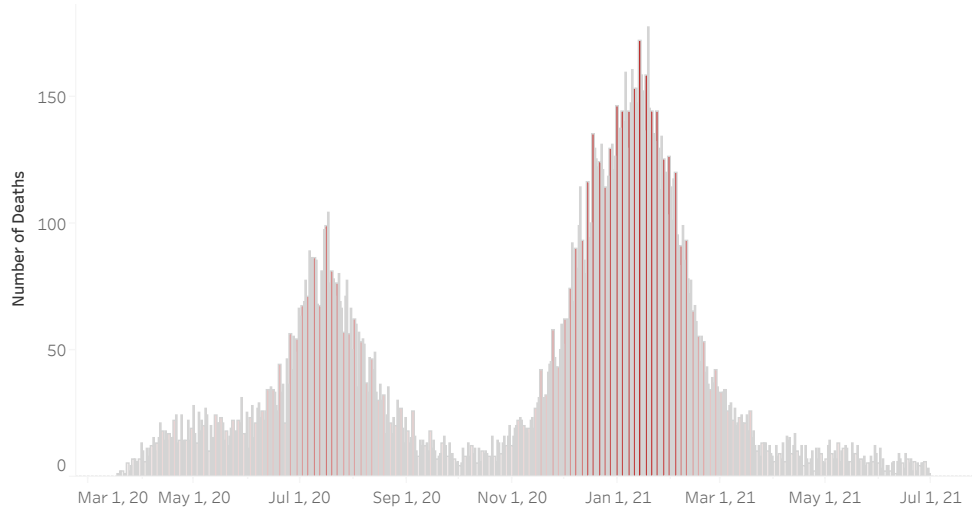

COVID-19 Deaths (total)

17,975

New COVID-19 Deaths Reported Today

14

Hover over the icon to get more information on the data in this dashboard.

COVID-19 Deaths by County

Data will not be shown for counties with fewer than three deaths.

© Mapbox © OSM

COVID-19 Deaths by Date of Death

Recent deaths may not be reported yet. Cases missing the date of death are excluded from the graph above, but are included in all other numbers.

COVID-19 Deaths by Gender