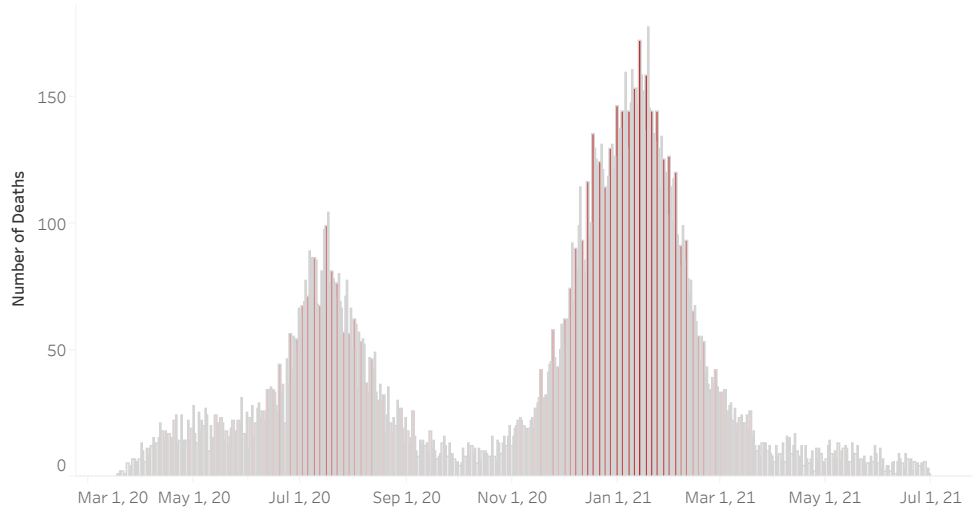

COVID-19 Deaths (total)

17,975

New COVID-19 Deaths Reported Today

14

Hover over the icon to get more information on the data in this dashboard.

COVID-19 Deaths by County

Data will not be shown for counties with fewer than three deaths.

© Mapbox © OSM

COVID-19 Deaths by Date of Death

Recent deaths may not be reported yet. Cases missing the date of death are excluded from the graph above, but are included in all other numbers.

COVID-19 Deaths by Gender