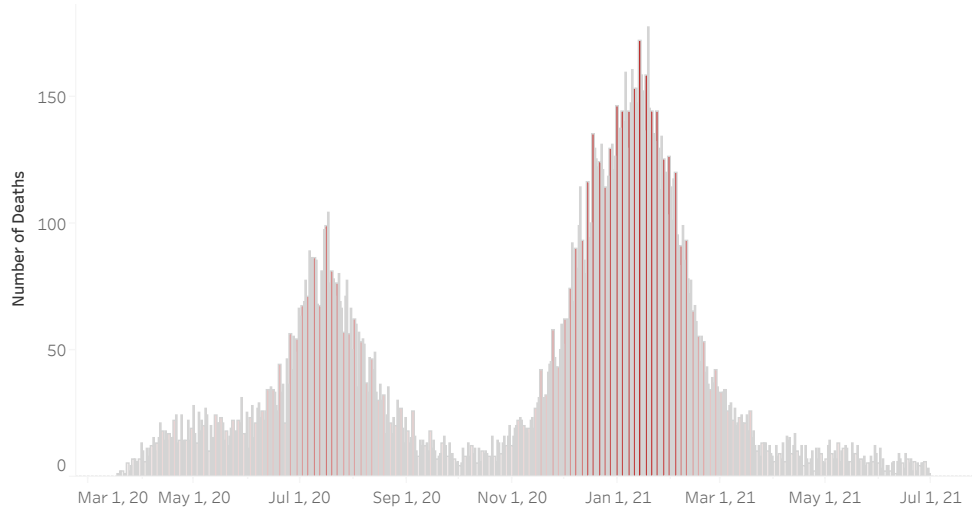

COVID-19 Deaths by Date of Death

Recent deaths may not be reported yet. Cases missing the date of death are excluded from the graph above, but are included in all other numbers.