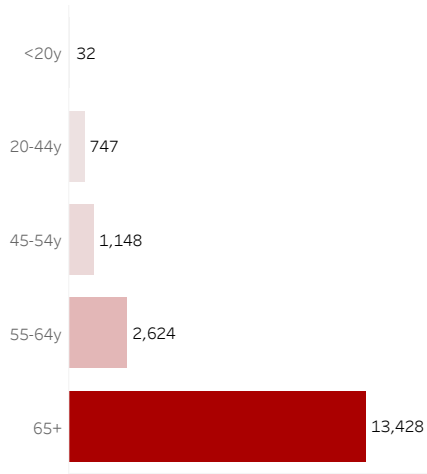

COVID-19 Deaths (total)

17,979

New COVID-19 Deaths Reported Today

4

Hover over the icon to get more information on the data in this dashboard.

COVID-19 Deaths by County

Data will not be shown for counties with fewer than three deaths.

© Mapbox © OSM

COVID-19 Deaths by Date of Death

Recent deaths may not be reported yet. Cases missing the date of death are excluded from the graph above, but are included in all other numbers.

COVID-19 Deaths by Gender

COVID-19 Deaths by Age Group

COVID-19 Deaths by Race/Ethnicity

Date Updated: 7/4/2021