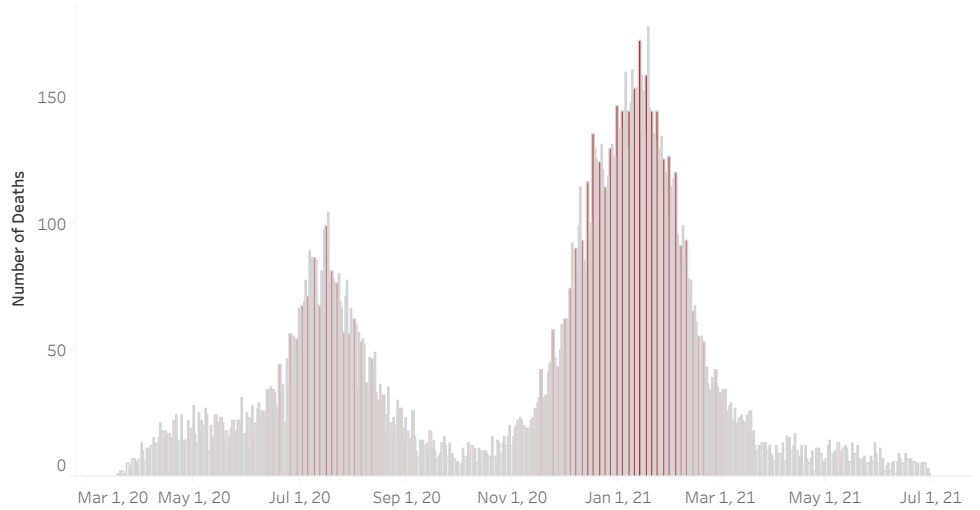

COVID-19 Deaths (total)

17,979

New COVID-19 Deaths Reported Today

4

Hover over the icon to get more information on the data in this dashboard.

COVID-19 Deaths by County

Data will not be shown for counties with fewer than three deaths.

© Mapbox © OSM

COVID-19 Deaths by Date of Death

Recent deaths may not be reported yet. Cases missing the date of death are excluded from the graph above, but are included in all other numbers.

COVID-19 Deaths by Gender