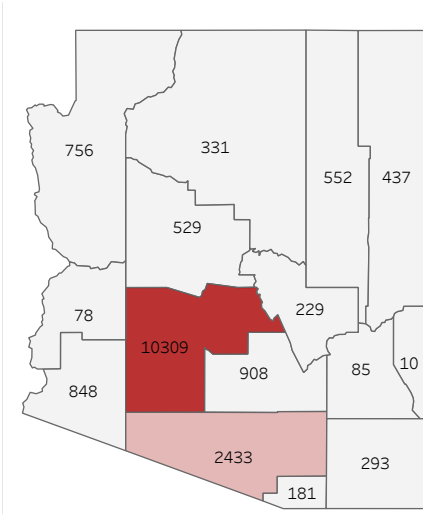

COVID-19 Deaths (total)

17,979

New COVID-19 Deaths Reported Today

4

Hover over the icon to get more information on the data in this dashboard.

COVID-19 Deaths by County

Data will not be shown for counties with fewer than three deaths.

© Mapbox © OSM

COVID-19 Deaths by Date of Death

Recent deaths may not be reported yet. Cases missing the date of death are excluded from the graph above, but are included in all other numbers.

COVID-19 Deaths by Gender

COVID-19 Deaths by Age Group

COVID-19 Deaths by Race/Ethnicity

Date Updated: 7/4/2021