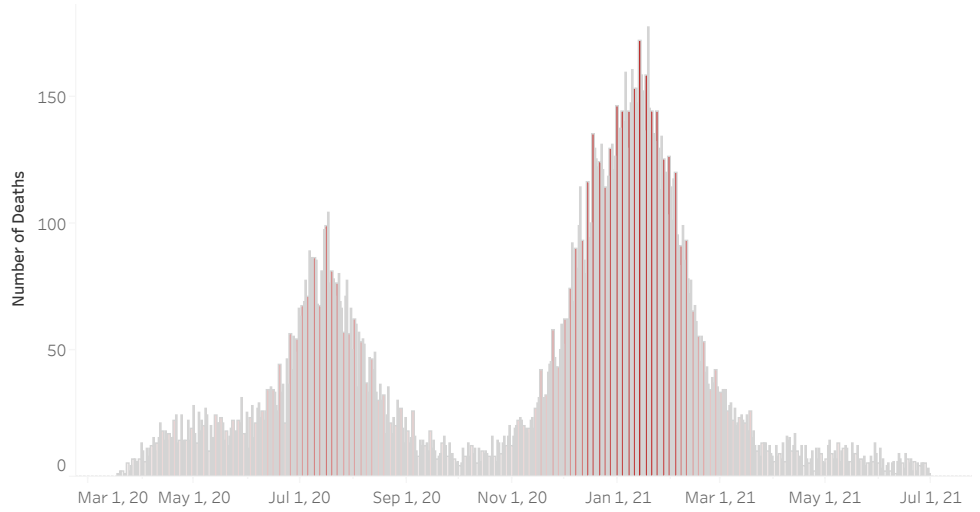

COVID-19 Deaths (total)

17,979

New COVID-19 Deaths Reported Today

4

Hover over the icon to get more information on the data in this dashboard.

COVID-19 Deaths by County

Data will not be shown for counties with fewer than three deaths.

© Mapbox © OSM

COVID-19 Deaths by Date of Death

Recent deaths may not be reported yet. Cases missing the date of death are excluded from the graph above, but are included in all other numbers.

COVID-19 Deaths by Gender