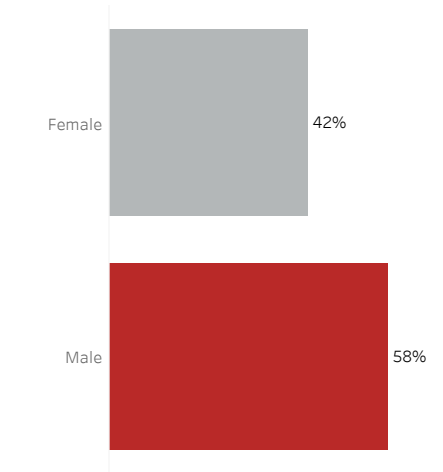

COVID-19 Deaths by Gender