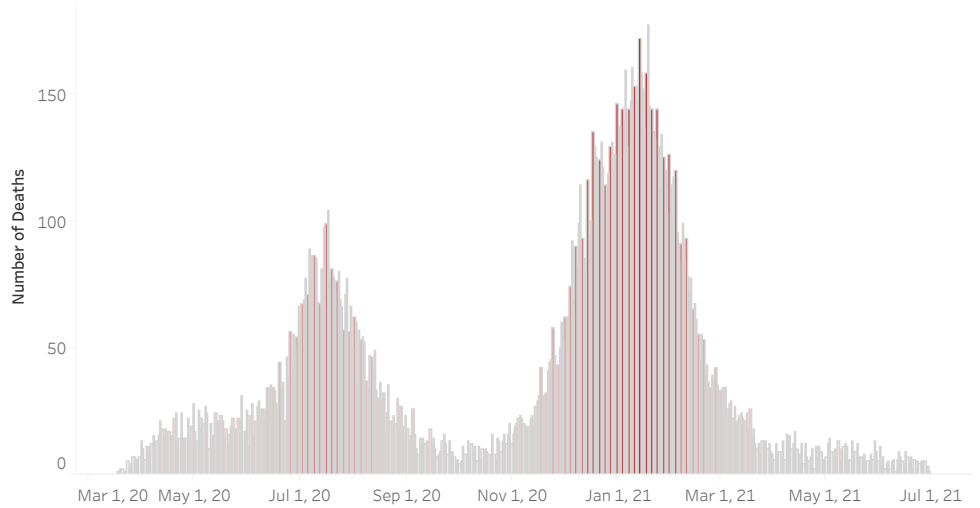

COVID-19 Deaths (total)

17,979

New COVID-19 Deaths Reported Today

0

Hover over the icon to get more information on the data in this dashboard.

COVID-19 Deaths by County

Data will not be shown for counties with fewer than three deaths.

© Mapbox © OSM

COVID-19 Deaths by Date of Death

Recent deaths may not be reported yet. Cases missing the date of death are excluded from the graph above, but are included in all other numbers.

COVID-19 Deaths by Gender