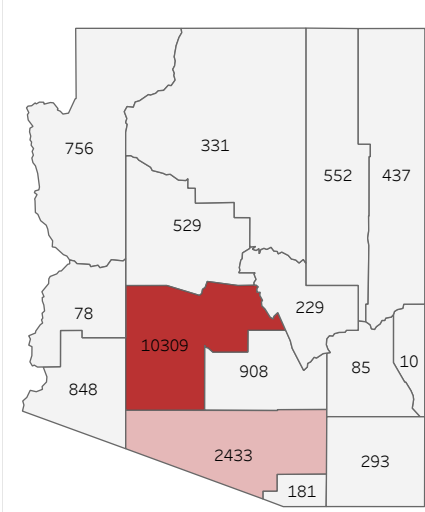

COVID-19 Deaths (total)

17,979

New COVID-19 Deaths Reported Today

0

Hover over the icon to get more information on the data in this dashboard.

COVID-19 Deaths by County

Data will not be shown for counties with fewer than three deaths.

© Mapbox © OSM

COVID-19 Deaths by Date of Death

Recent deaths may not be reported yet. Cases missing the date of death are excluded from the graph above, but are included in all other numbers.

COVID-19 Deaths by Gender

COVID-19 Deaths by Age Group

COVID-19 Deaths by Race/Ethnicity

Date Updated: 7/5/2021