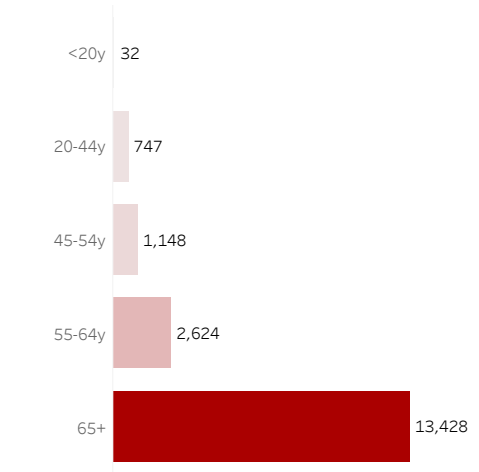

COVID-19 Deaths (total)

17,979

New COVID-19 Deaths Reported Today

0

Hover over the icon to get more information on the data in this dashboard.

COVID-19 Deaths by County

Data will not be shown for counties with fewer than three deaths.

© Mapbox © OSM

COVID-19 Deaths by Date of Death

Recent deaths may not be reported yet. Cases missing the date of death are excluded from the graph above, but are included in all other numbers.

COVID-19 Deaths by Gender

COVID-19 Deaths by Age Group

COVID-19 Deaths by Race/Ethnicity

Date Updated: 7/5/2021