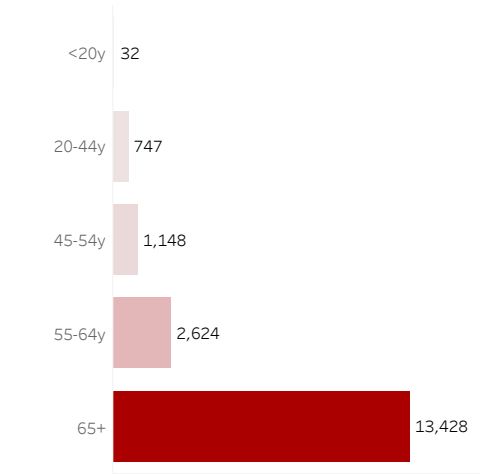

COVID-19 Deaths by Age Group