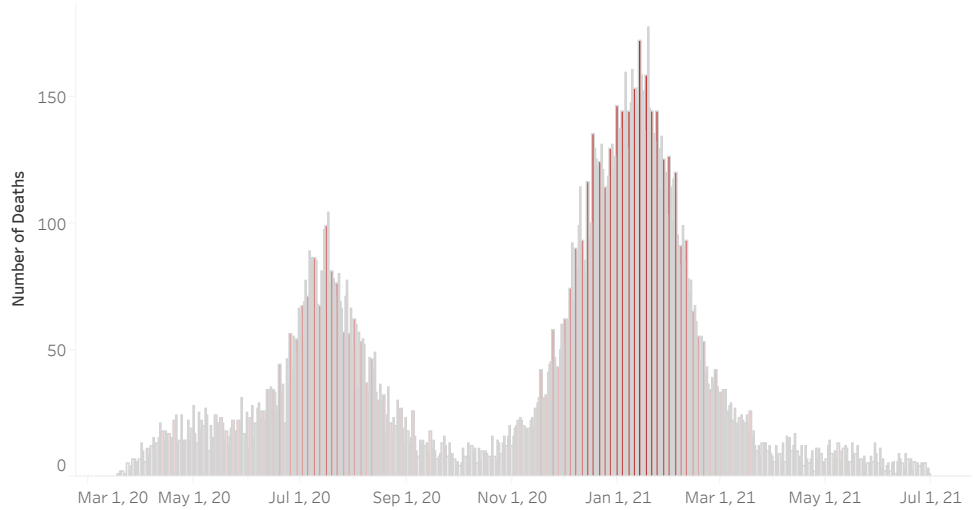

COVID-19 Deaths (total)

17,979

New COVID-19 Deaths Reported Today

0

Hover over the icon to get more information on the data in this dashboard.

COVID-19 Deaths by County

Data will not be shown for counties with fewer than three deaths.

© Mapbox © OSM

COVID-19 Deaths by Date of Death

Recent deaths may not be reported yet. Cases missing the date of death are excluded from the graph above, but are included in all other numbers.

COVID-19 Deaths by Gender