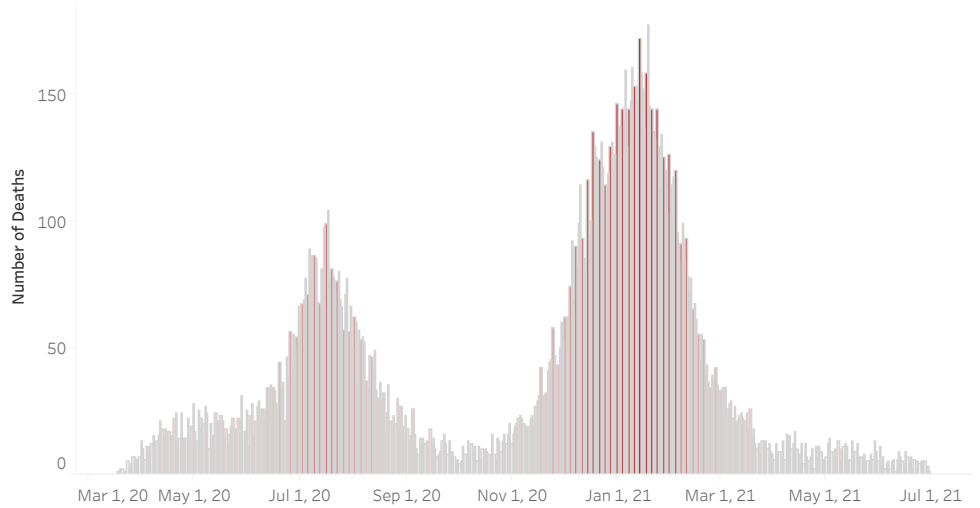

COVID-19 Deaths by Date of Death

Recent deaths may not be reported yet. Cases missing the date of death are excluded from the graph above, but are included in all other numbers.