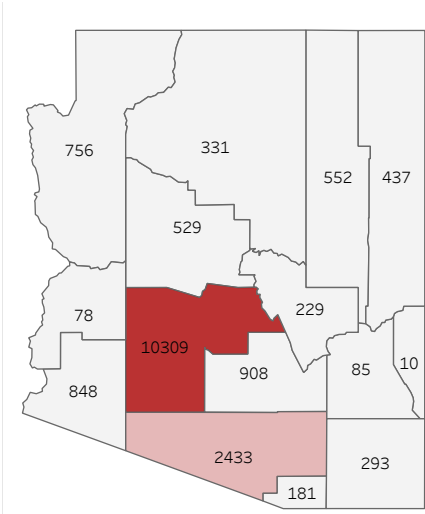

COVID-19 Deaths (total)

17,979

New COVID-19 Deaths Reported Today

0

Hover over the icon to get more information on the data in this dashboard.

COVID-19 Deaths by County

Data will not be shown for counties with fewer than three deaths.

© Mapbox © OSM

COVID-19 Deaths by Date of Death

Recent deaths may not be reported yet. Cases missing the date of death are excluded from the graph above, but are included in all other numbers.

COVID-19 Deaths by Gender

COVID-19 Deaths by Age Group

COVID-19 Deaths by Race/Ethnicity

Date Updated: 7/5/2021