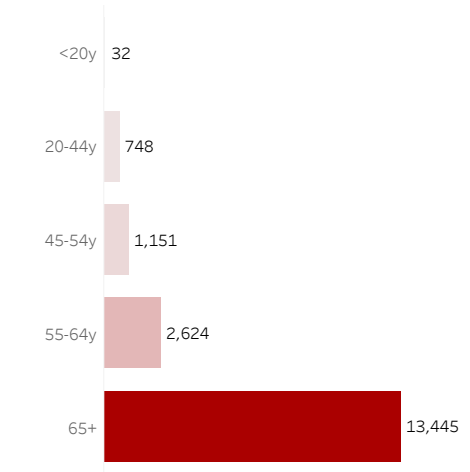

COVID-19 Deaths (total)

18,000

New COVID-19 Deaths Reported Today

21

Hover over the icon to get more information on the data in this dashboard.

COVID-19 Deaths by County

Data will not be shown for counties with fewer than three deaths.

© Mapbox © OSM

COVID-19 Deaths by Date of Death

Recent deaths may not be reported yet. Cases missing the date of death are excluded from the graph above, but are included in all other numbers.

COVID-19 Deaths by Gender

COVID-19 Deaths by Age Group

COVID-19 Deaths by Race/Ethnicity

Date Updated: 7/6/2021