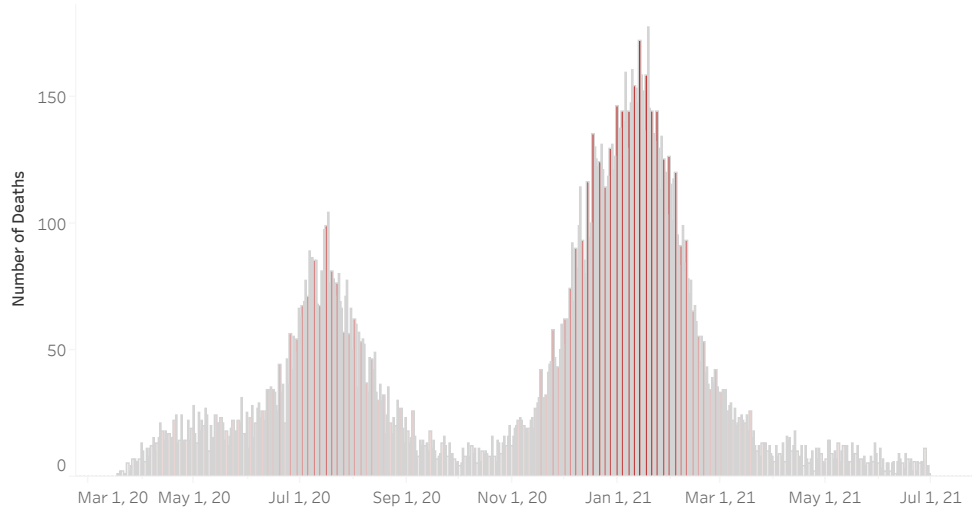

COVID-19 Deaths (total)

18,000

New COVID-19 Deaths Reported Today

21

Hover over the icon to get more information on the data in this dashboard.

COVID-19 Deaths by County

Data will not be shown for counties with fewer than three deaths.

© Mapbox © OSM

COVID-19 Deaths by Date of Death

Recent deaths may not be reported yet. Cases missing the date of death are excluded from the graph above, but are included in all other numbers.

COVID-19 Deaths by Gender