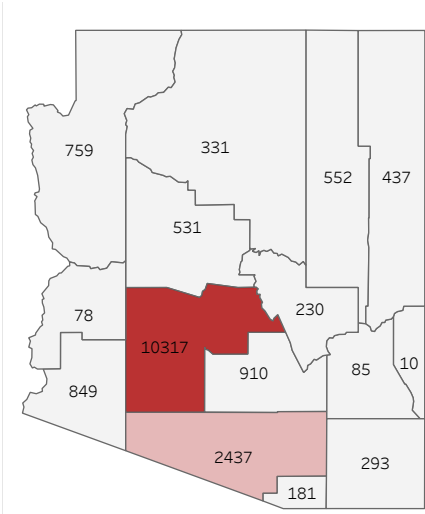

COVID-19 Deaths (total)

18,000

New COVID-19 Deaths Reported Today

21

Hover over the icon to get more information on the data in this dashboard.

COVID-19 Deaths by County

Data will not be shown for counties with fewer than three deaths.

© Mapbox © OSM

COVID-19 Deaths by Date of Death

Recent deaths may not be reported yet. Cases missing the date of death are excluded from the graph above, but are included in all other numbers.

COVID-19 Deaths by Gender

COVID-19 Deaths by Age Group

COVID-19 Deaths by Race/Ethnicity

Date Updated: 7/6/2021