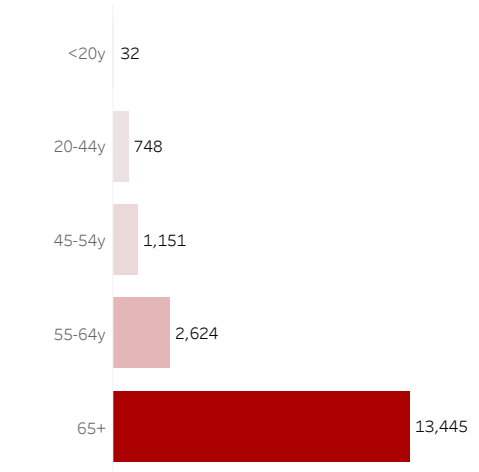

COVID-19 Deaths (total)

18,000

New COVID-19 Deaths Reported Today

21

Hover over the icon to get more information on the data in this dashboard.

COVID-19 Deaths by County

Data will not be shown for counties with fewer than three deaths.

© Mapbox © OSM

COVID-19 Deaths by Date of Death

Recent deaths may not be reported yet. Cases missing the date of death are excluded from the graph above, but are included in all other numbers.

COVID-19 Deaths by Gender

COVID-19 Deaths by Age Group

COVID-19 Deaths by Race/Ethnicity

Date Updated: 7/6/2021