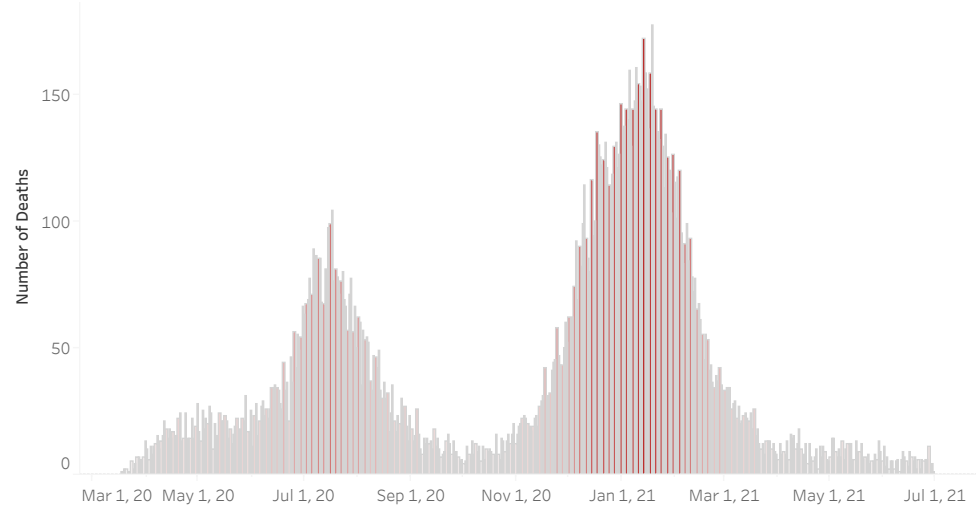

Hover over the icon to get more information on the data in this dashboard.

COVID-19 Deaths by County

Data will not be shown for counties with fewer than three deaths.

© Mapbox © OSM

COVID-19 Deaths by Date of Death

Recent deaths may not be reported yet. Cases missing the date of death are excluded from the graph above, but are included in all other numbers.

COVID-19 Deaths by Gender

COVID-19 Deaths by Age Group

COVID-19 Deaths by Race/Ethnicity