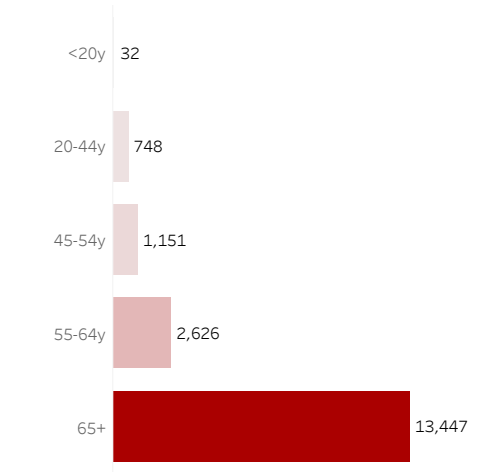

COVID-19 Deaths (total)

18,004

New COVID-19 Deaths Reported Today

4

Hover over the icon to get more information on the data in this dashboard.

COVID-19 Deaths by County

Data will not be shown for counties with fewer than three deaths.

© Mapbox © OSM

COVID-19 Deaths by Date of Death

Recent deaths may not be reported yet. Cases missing the date of death are excluded from the graph above, but are included in all other numbers.

COVID-19 Deaths by Gender

COVID-19 Deaths by Age Group

COVID-19 Deaths by Race/Ethnicity

Date Updated: 7/7/2021