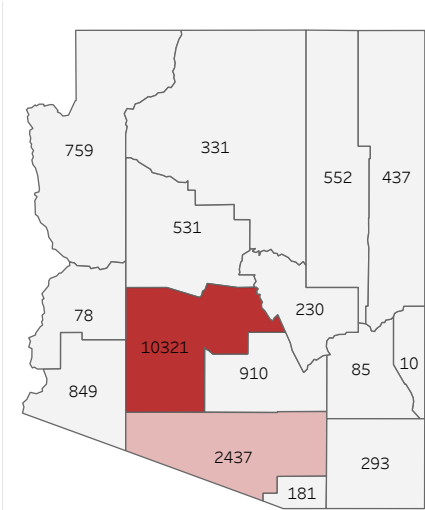

COVID-19 Deaths (total)

18,004

New COVID-19 Deaths Reported Today

4

Hover over the icon to get more information on the data in this dashboard.

COVID-19 Deaths by County

Data will not be shown for counties with fewer than three deaths.

© Mapbox © OSM

COVID-19 Deaths by Date of Death

Recent deaths may not be reported yet. Cases missing the date of death are excluded from the graph above, but are included in all other numbers.

COVID-19 Deaths by Gender

COVID-19 Deaths by Age Group

COVID-19 Deaths by Race/Ethnicity

Date Updated: 7/7/2021