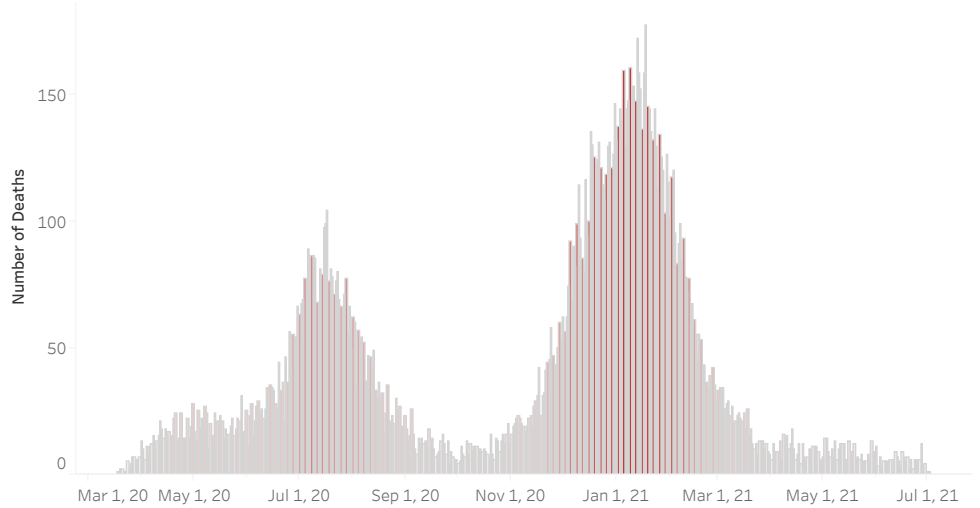

COVID-19 Deaths (total)

18,004

New COVID-19 Deaths Reported Today

4

Hover over the icon to get more information on the data in this dashboard.

COVID-19 Deaths by County

Data will not be shown for counties with fewer than three deaths.

© Mapbox © OSM

COVID-19 Deaths by Date of Death

Recent deaths may not be reported yet. Cases missing the date of death are excluded from the graph above, but are included in all other numbers.

COVID-19 Deaths by Gender