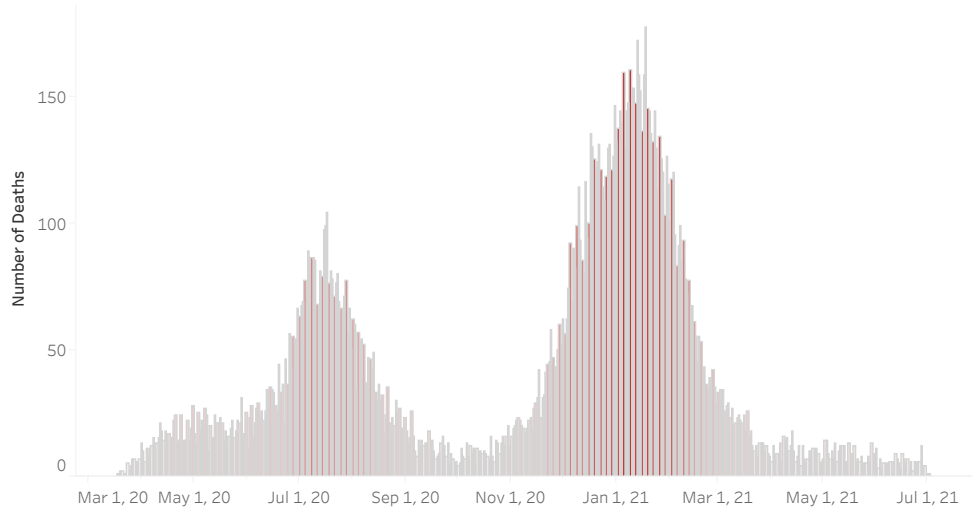

COVID-19 Deaths (total)

18,004

New COVID-19 Deaths Reported Today

4

Hover over the icon to get more information on the data in this dashboard.

COVID-19 Deaths by County

Data will not be shown for counties with fewer than three deaths.

© Mapbox © OSM

COVID-19 Deaths by Date of Death

Recent deaths may not be reported yet. Cases missing the date of death are excluded from the graph above, but are included in all other numbers.

COVID-19 Deaths by Gender