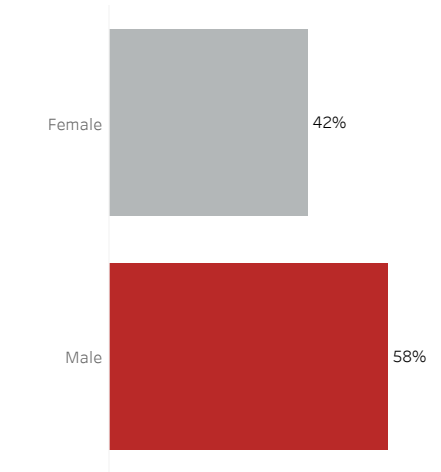

COVID-19 Deaths by Gender