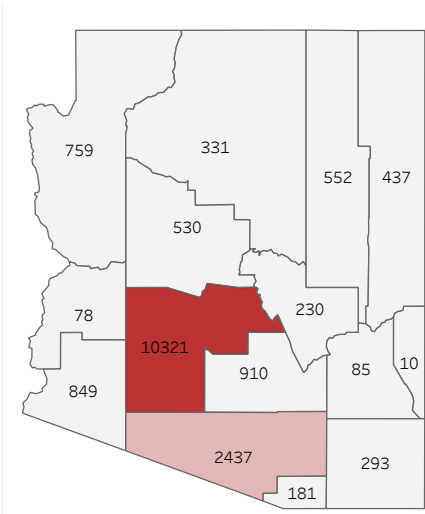

COVID-19 Deaths (total)

18,003

New COVID-19 Deaths Reported Today

-1

Hover over the icon to get more information on the data in this dashboard.

COVID-19 Deaths by County

Data will not be shown for counties with fewer than three deaths.

© Mapbox © OSM

COVID-19 Deaths by Date of Death

Recent deaths may not be reported yet. Cases missing the date of death are excluded from the graph above, but are included in all other numbers.

COVID-19 Deaths by Gender

COVID-19 Deaths by Age Group

COVID-19 Deaths by Race/Ethnicity

Date Updated: 7/8/2021