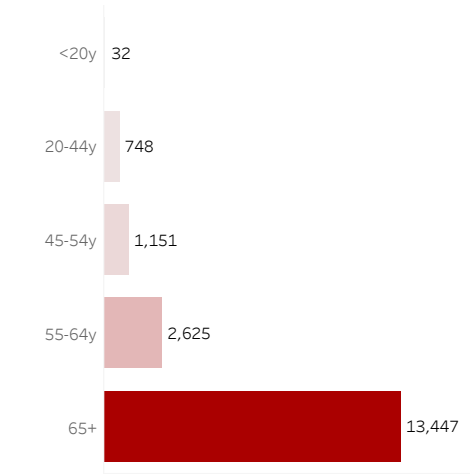

COVID-19 Deaths (total)

18,003

New COVID-19 Deaths Reported Today

-1

Hover over the icon to get more information on the data in this dashboard.

COVID-19 Deaths by County

Data will not be shown for counties with fewer than three deaths.

© Mapbox © OSM

COVID-19 Deaths by Date of Death

Recent deaths may not be reported yet. Cases missing the date of death are excluded from the graph above, but are included in all other numbers.

COVID-19 Deaths by Gender

COVID-19 Deaths by Age Group

COVID-19 Deaths by Race/Ethnicity

Date Updated: 7/8/2021