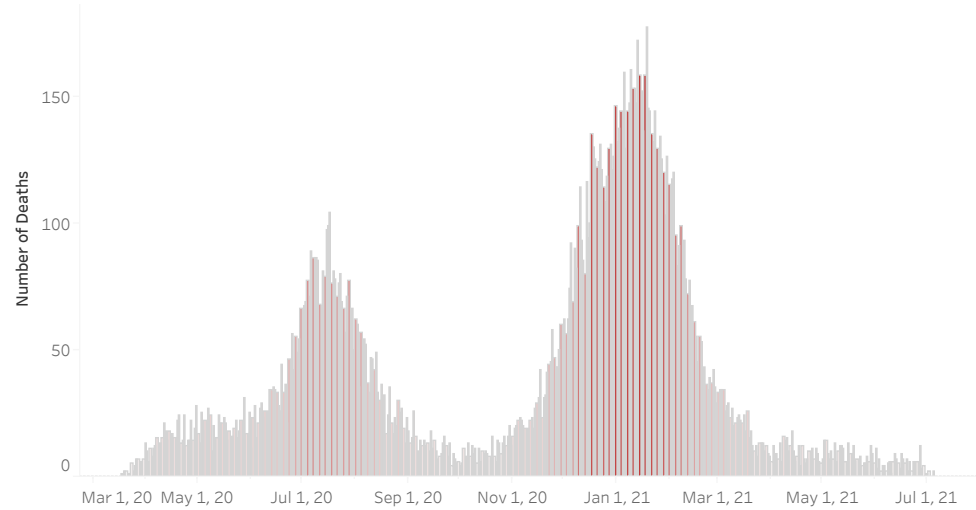

COVID-19 Deaths (total)

18,003

New COVID-19 Deaths Reported Today

-1

Hover over the icon to get more information on the data in this dashboard.

COVID-19 Deaths by County

Data will not be shown for counties with fewer than three deaths.

© Mapbox © OSM

COVID-19 Deaths by Date of Death

Recent deaths may not be reported yet. Cases missing the date of death are excluded from the graph above, but are included in all other numbers.

COVID-19 Deaths by Gender