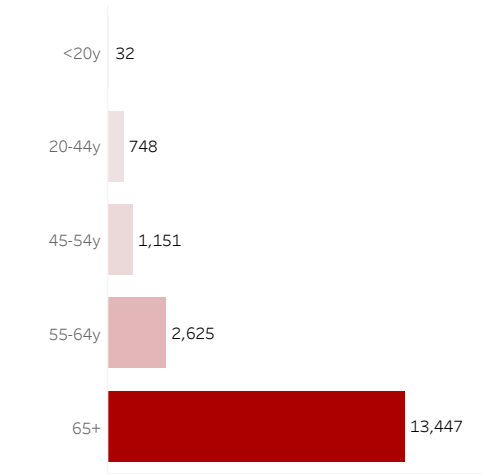

COVID-19 Deaths (total)

18,003

New COVID-19 Deaths Reported Today

-1

Hover over the icon to get more information on the data in this dashboard.

COVID-19 Deaths by County

Data will not be shown for counties with fewer than three deaths.

© Mapbox © OSM

COVID-19 Deaths by Date of Death

Recent deaths may not be reported yet. Cases missing the date of death are excluded from the graph above, but are included in all other numbers.

COVID-19 Deaths by Gender

COVID-19 Deaths by Age Group

COVID-19 Deaths by Race/Ethnicity

Date Updated: 7/8/2021