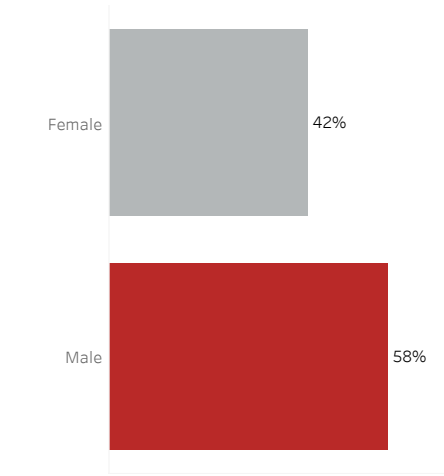

COVID-19 Deaths by Gender