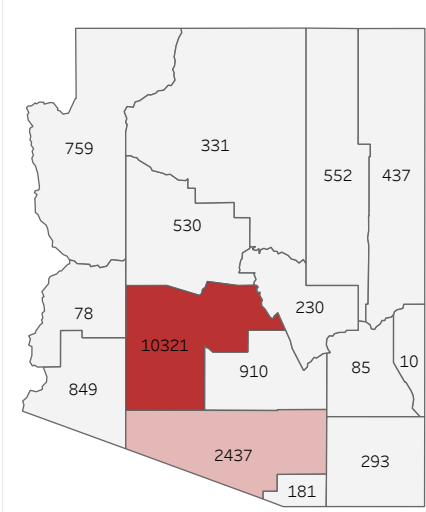

COVID-19 Deaths (total)

18,003

New COVID-19 Deaths Reported Today

-1

Hover over the icon to get more information on the data in this dashboard.

COVID-19 Deaths by County

Data will not be shown for counties with fewer than three deaths.

© Mapbox © OSM

COVID-19 Deaths by Date of Death

Recent deaths may not be reported yet. Cases missing the date of death are excluded from the graph above, but are included in all other numbers.

COVID-19 Deaths by Gender

COVID-19 Deaths by Age Group

COVID-19 Deaths by Race/Ethnicity

Date Updated: 7/8/2021