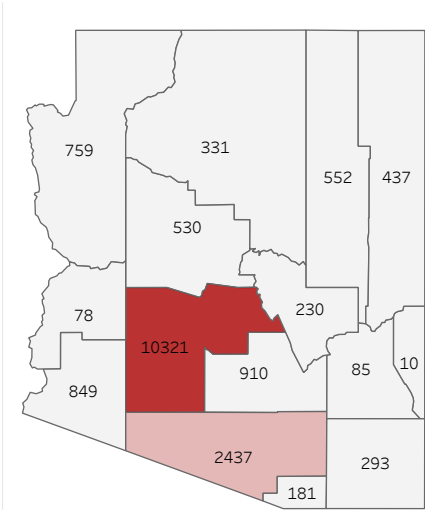

COVID-19 Deaths (total)

18,003

New COVID-19 Deaths Reported Today

-1

Hover over the icon to get more information on the data in this dashboard.

COVID-19 Deaths by County

Data will not be shown for counties with fewer than three deaths.

© Mapbox © OSM

COVID-19 Deaths by Date of Death

Recent deaths may not be reported yet. Cases missing the date of death are excluded from the graph above, but are included in all other numbers.

COVID-19 Deaths by Gender

COVID-19 Deaths by Age Group

COVID-19 Deaths by Race/Ethnicity

Date Updated: 7/8/2021