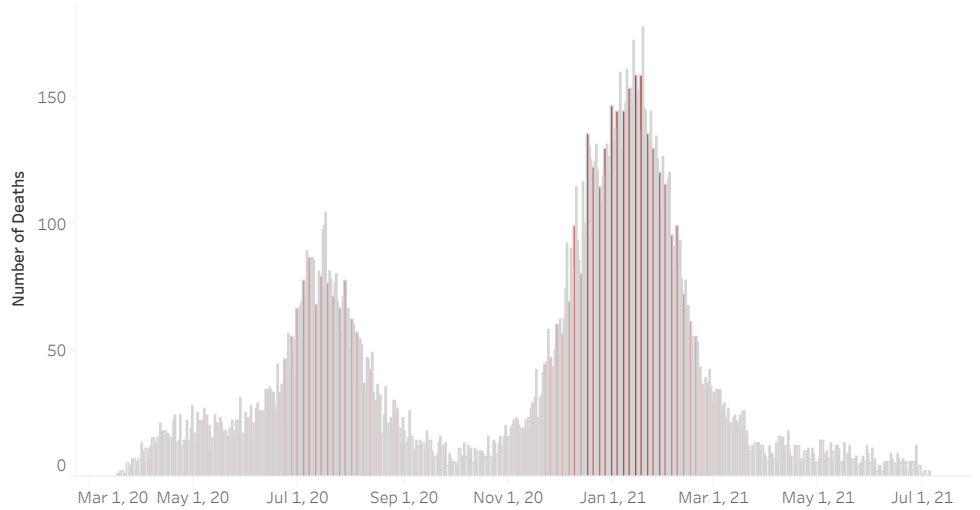

COVID-19 Deaths (total)

18,003

New COVID-19 Deaths Reported Today

-1

Hover over the icon to get more information on the data in this dashboard.

COVID-19 Deaths by County

Data will not be shown for counties with fewer than three deaths.

© Mapbox © OSM

COVID-19 Deaths by Date of Death

Recent deaths may not be reported yet. Cases missing the date of death are excluded from the graph above, but are included in all other numbers.

COVID-19 Deaths by Gender