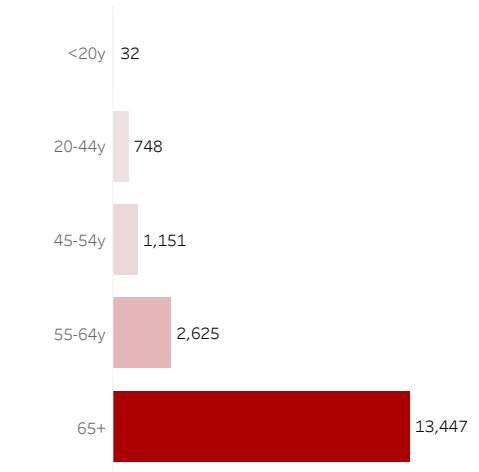

COVID-19 Deaths (total)

18,003

New COVID-19 Deaths Reported Today

-1

Hover over the icon to get more information on the data in this dashboard.

COVID-19 Deaths by County

Data will not be shown for counties with fewer than three deaths.

© Mapbox © OSM

COVID-19 Deaths by Date of Death

Recent deaths may not be reported yet. Cases missing the date of death are excluded from the graph above, but are included in all other numbers.

COVID-19 Deaths by Gender

COVID-19 Deaths by Age Group

COVID-19 Deaths by Race/Ethnicity

Date Updated: 7/8/2021