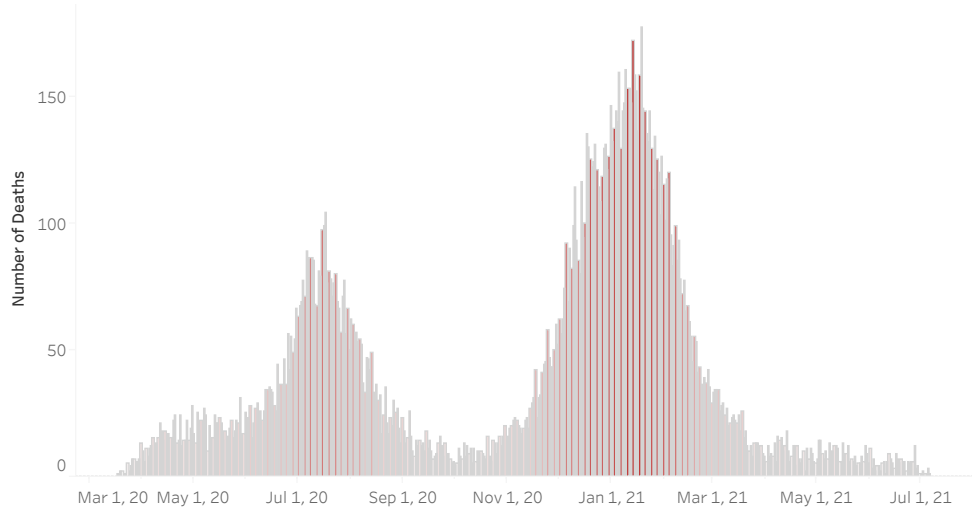

COVID-19 Deaths by Date of Death

Recent deaths may not be reported yet. Cases missing the date of death are excluded from the graph above, but are included in all other numbers.