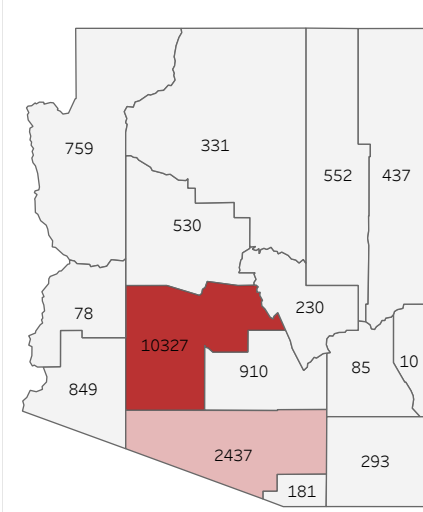

COVID-19 Deaths (total)

18,009

New COVID-19 Deaths Reported Today

6

Hover over the icon to get more information on the data in this dashboard.

COVID-19 Deaths by County

Data will not be shown for counties with fewer than three deaths.

© Mapbox © OSM

COVID-19 Deaths by Date of Death

Recent deaths may not be reported yet. Cases missing the date of death are excluded from the graph above, but are included in all other numbers.

COVID-19 Deaths by Gender

COVID-19 Deaths by Age Group

COVID-19 Deaths by Race/Ethnicity

Date Updated: 7/9/2021