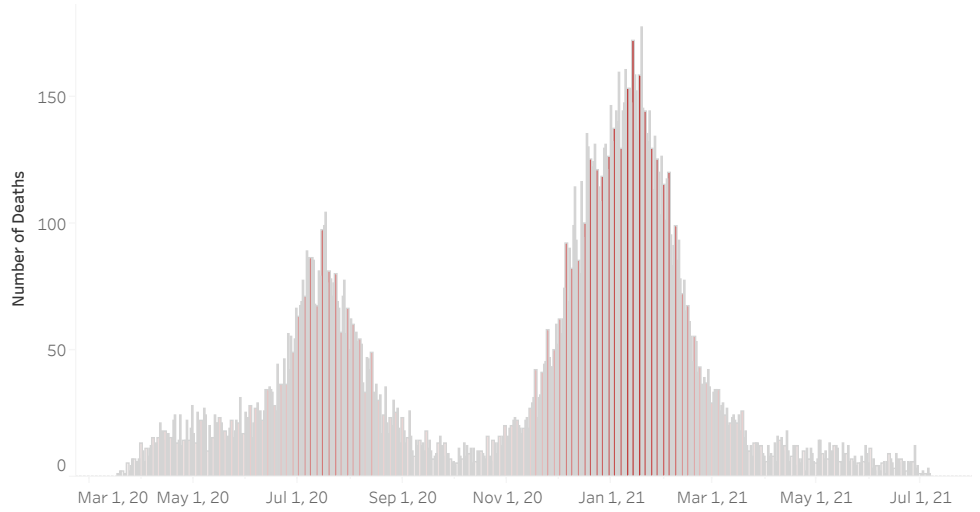

COVID-19 Deaths (total)

18,009

New COVID-19 Deaths Reported Today

6

Hover over the icon to get more information on the data in this dashboard.

COVID-19 Deaths by County

Data will not be shown for counties with fewer than three deaths.

© Mapbox © OSM

COVID-19 Deaths by Date of Death

Recent deaths may not be reported yet. Cases missing the date of death are excluded from the graph above, but are included in all other numbers.

COVID-19 Deaths by Gender