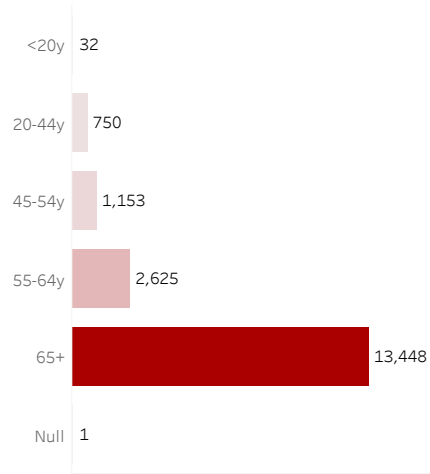

COVID-19 Deaths (total)

18,009

New COVID-19 Deaths Reported Today

6

Hover over the icon to get more information on the data in this dashboard.

COVID-19 Deaths by County

Data will not be shown for counties with fewer than three deaths.

© Mapbox © OSM

COVID-19 Deaths by Date of Death

Recent deaths may not be reported yet. Cases missing the date of death are excluded from the graph above, but are included in all other numbers.

COVID-19 Deaths by Gender

COVID-19 Deaths by Age Group

COVID-19 Deaths by Race/Ethnicity

Date Updated: 7/9/2021