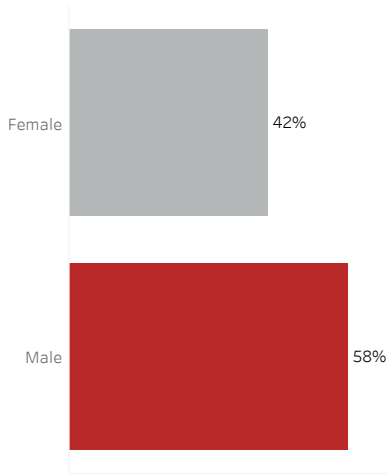

COVID-19 Deaths by Gender