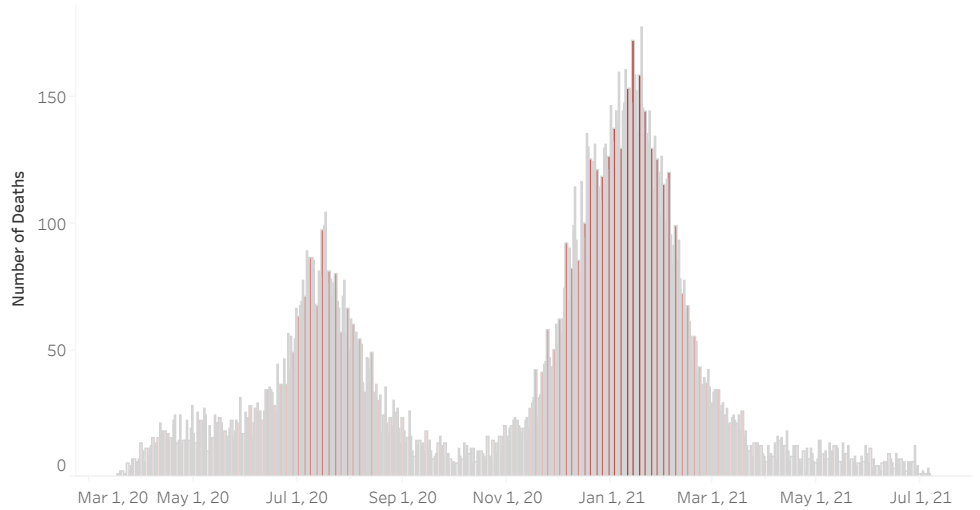

COVID-19 Deaths (total)

18,009

New COVID-19 Deaths Reported Today

6

Hover over the icon to get more information on the data in this dashboard.

COVID-19 Deaths by County

Data will not be shown for counties with fewer than three deaths.

© Mapbox © OSM

COVID-19 Deaths by Date of Death

Recent deaths may not be reported yet. Cases missing the date of death are excluded from the graph above, but are included in all other numbers.

COVID-19 Deaths by Gender