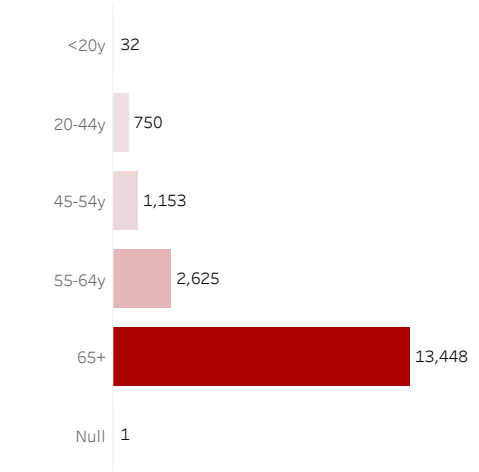

COVID-19 Deaths (total)

18,009

New COVID-19 Deaths Reported Today

6

Hover over the icon to get more information on the data in this dashboard.

COVID-19 Deaths by County

Data will not be shown for counties with fewer than three deaths.

© Mapbox © OSM

COVID-19 Deaths by Date of Death

Recent deaths may not be reported yet. Cases missing the date of death are excluded from the graph above, but are included in all other numbers.

COVID-19 Deaths by Gender

COVID-19 Deaths by Age Group

COVID-19 Deaths by Race/Ethnicity

Date Updated: 7/9/2021