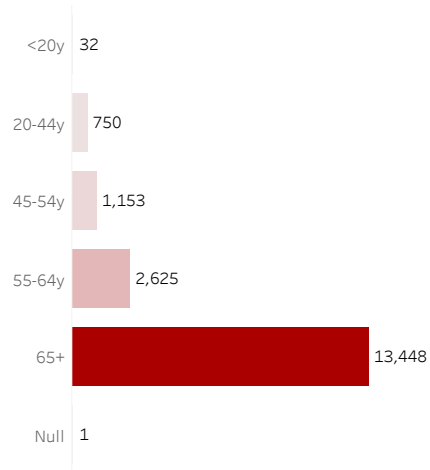

COVID-19 Deaths (total)

18,009

New COVID-19 Deaths Reported Today

6

Hover over the icon to get more information on the data in this dashboard.

COVID-19 Deaths by County

Data will not be shown for counties with fewer than three deaths.

© Mapbox © OSM

COVID-19 Deaths by Date of Death

Recent deaths may not be reported yet. Cases missing the date of death are excluded from the graph above, but are included in all other numbers.

COVID-19 Deaths by Gender

COVID-19 Deaths by Age Group

COVID-19 Deaths by Race/Ethnicity

Date Updated: 7/9/2021