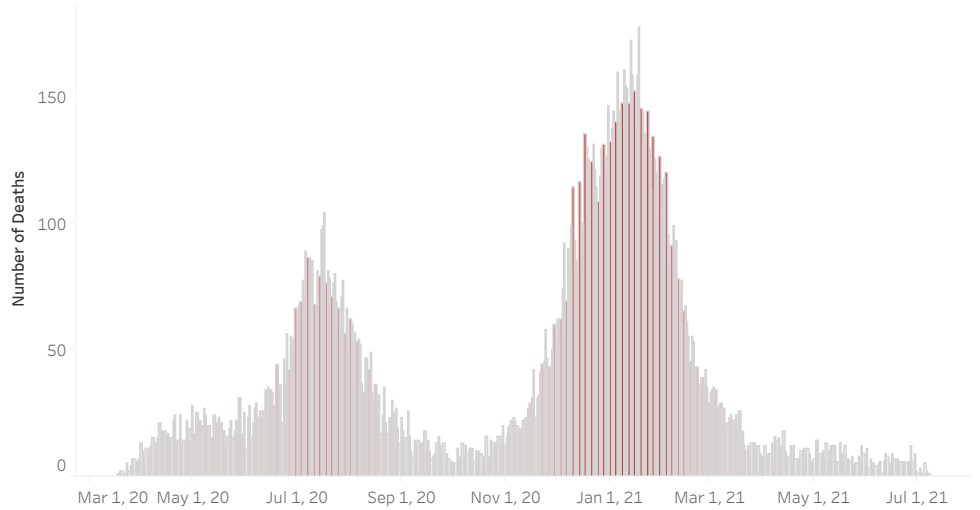

COVID-19 Deaths by Date of Death

Recent deaths may not be reported yet. Cases missing the date of death are excluded from the graph above, but are included in all other numbers.