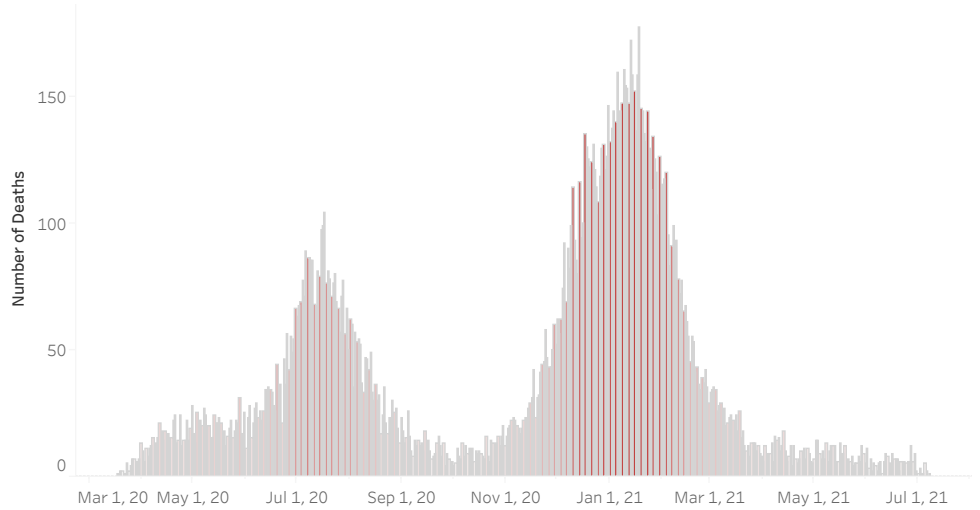

COVID-19 Deaths (total)

18,029

New COVID-19 Deaths Reported Today

20

Hover over the icon to get more information on the data in this dashboard.

COVID-19 Deaths by County

Data will not be shown for counties with fewer than three deaths.

© Mapbox © OSM

COVID-19 Deaths by Date of Death

Recent deaths may not be reported yet. Cases missing the date of death are excluded from the graph above, but are included in all other numbers.

COVID-19 Deaths by Gender