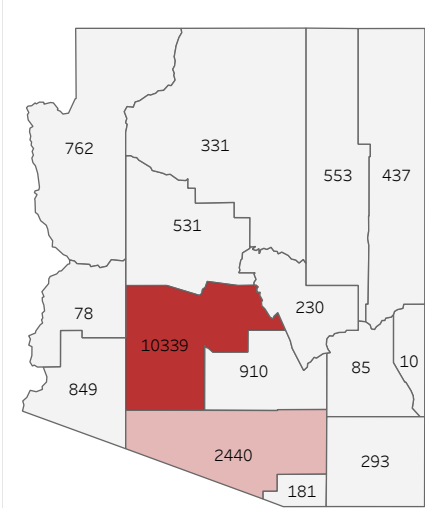

COVID-19 Deaths (total)

18,029

New COVID-19 Deaths Reported Today

20

Hover over the icon to get more information on the data in this dashboard.

COVID-19 Deaths by County

Data will not be shown for counties with fewer than three deaths.

© Mapbox © OSM

COVID-19 Deaths by Date of Death

Recent deaths may not be reported yet. Cases missing the date of death are excluded from the graph above, but are included in all other numbers.

COVID-19 Deaths by Gender

COVID-19 Deaths by Age Group

COVID-19 Deaths by Race/Ethnicity

Date Updated: 7/10/2021