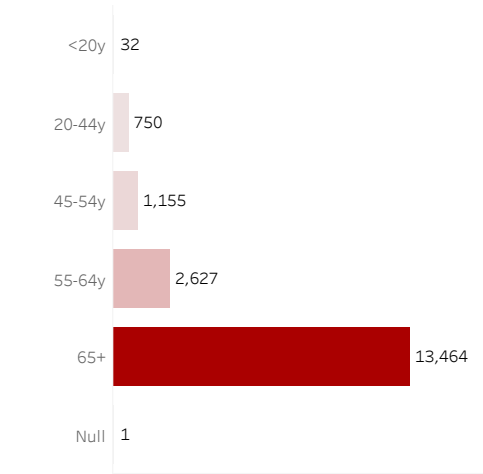

COVID-19 Deaths (total)

18,029

New COVID-19 Deaths Reported Today

20

Hover over the icon to get more information on the data in this dashboard.

COVID-19 Deaths by County

Data will not be shown for counties with fewer than three deaths.

© Mapbox © OSM

COVID-19 Deaths by Date of Death

Recent deaths may not be reported yet. Cases missing the date of death are excluded from the graph above, but are included in all other numbers.

COVID-19 Deaths by Gender

COVID-19 Deaths by Age Group

COVID-19 Deaths by Race/Ethnicity

Date Updated: 7/10/2021