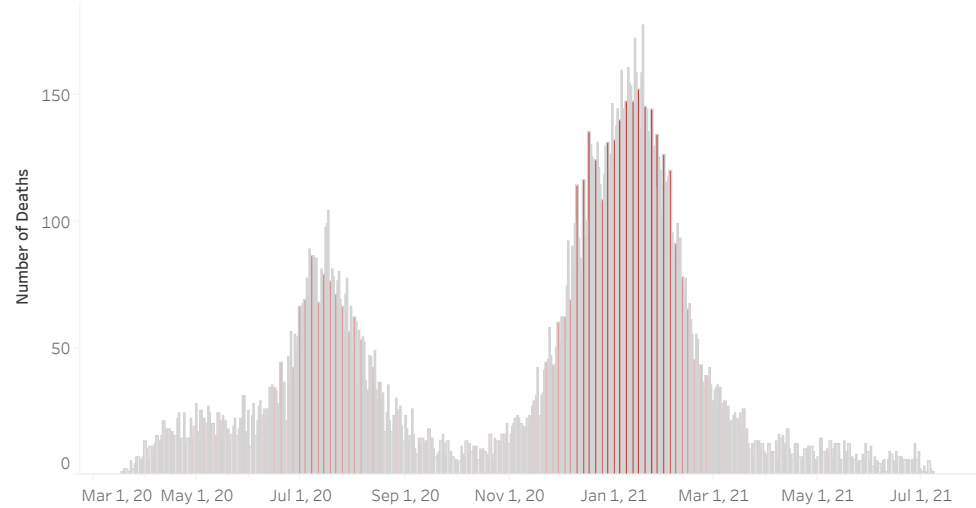

Hover over the icon to get more information on the data in this dashboard.

COVID-19 Deaths by County

Data will not be shown for counties with fewer than three deaths.

© Mapbox © OSM

COVID-19 Deaths by Date of Death

Recent deaths may not be reported yet. Cases missing the date of death are excluded from the graph above, but are included in all other numbers.

COVID-19 Deaths by Gender

COVID-19 Deaths by Age Group

COVID-19 Deaths by Race/Ethnicity