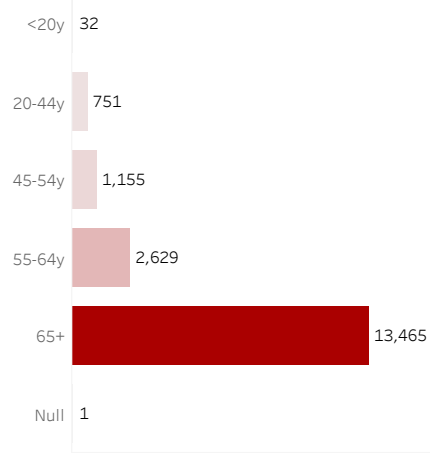

COVID-19 Deaths (total)

18,033

New COVID-19 Deaths Reported Today

4

Hover over the icon to get more information on the data in this dashboard.

COVID-19 Deaths by County

Data will not be shown for counties with fewer than three deaths.

© Mapbox © OSM

COVID-19 Deaths by Date of Death

Recent deaths may not be reported yet. Cases missing the date of death are excluded from the graph above, but are included in all other numbers.

COVID-19 Deaths by Gender

COVID-19 Deaths by Age Group

COVID-19 Deaths by Race/Ethnicity

Date Updated: 7/11/2021