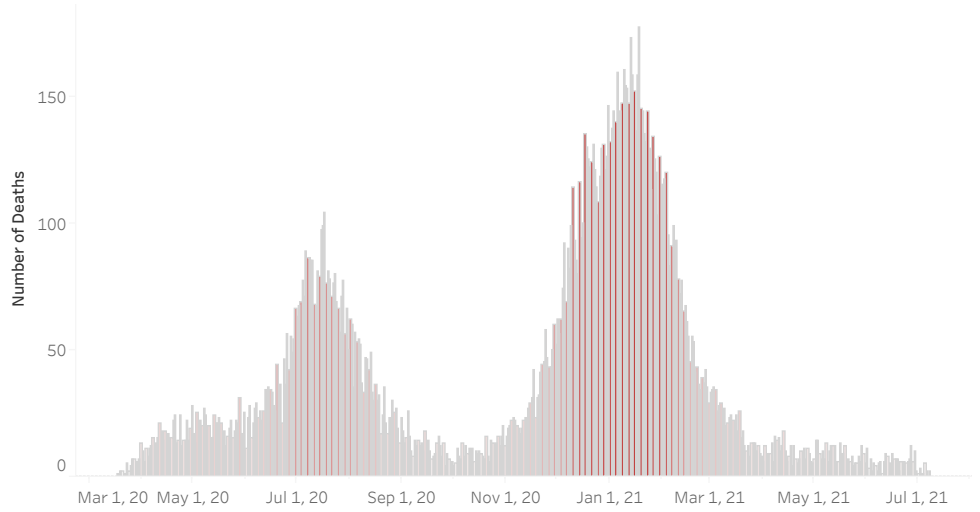

COVID-19 Deaths (total)

18,033

New COVID-19 Deaths Reported Today

4

Hover over the icon to get more information on the data in this dashboard.

COVID-19 Deaths by County

Data will not be shown for counties with fewer than three deaths.

© Mapbox © OSM

COVID-19 Deaths by Date of Death

Recent deaths may not be reported yet. Cases missing the date of death are excluded from the graph above, but are included in all other numbers.

COVID-19 Deaths by Gender