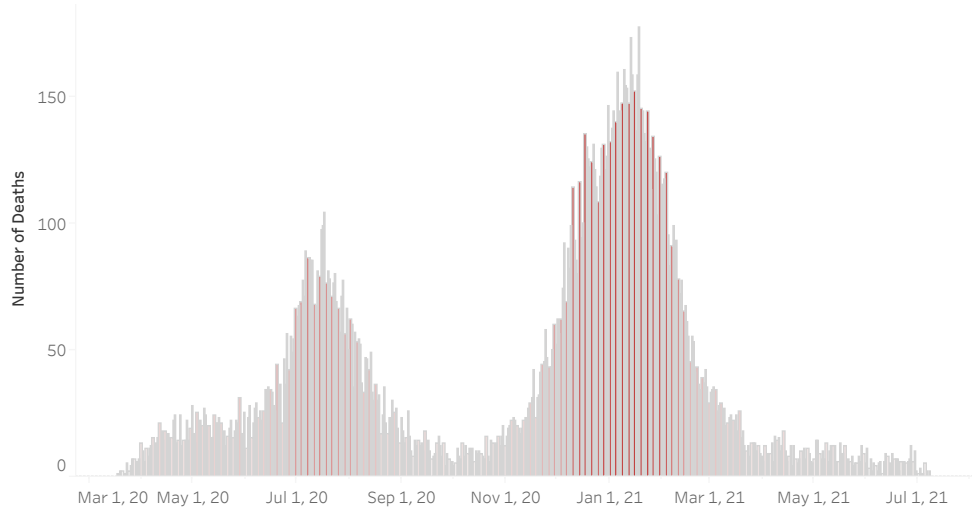

COVID-19 Deaths (total)

18,033

New COVID-19 Deaths Reported Today

4

Hover over the icon to get more information on the data in this dashboard.

COVID-19 Deaths by County

Data will not be shown for counties with fewer than three deaths.

© Mapbox © OSM

COVID-19 Deaths by Date of Death

Recent deaths may not be reported yet. Cases missing the date of death are excluded from the graph above, but are included in all other numbers.

COVID-19 Deaths by Gender