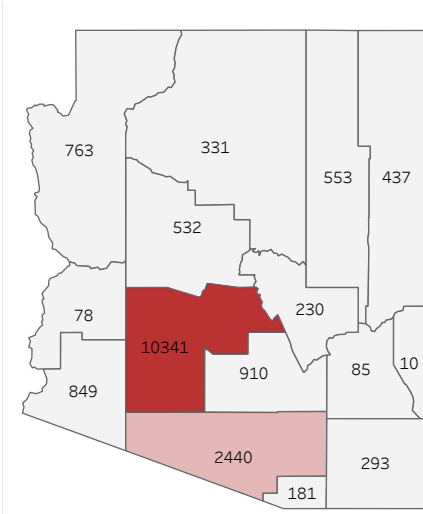

COVID-19 Deaths (total)

18,033

New COVID-19 Deaths Reported Today

4

Hover over the icon to get more information on the data in this dashboard.

COVID-19 Deaths by County

Data will not be shown for counties with fewer than three deaths.

© Mapbox © OSM

COVID-19 Deaths by Date of Death

Recent deaths may not be reported yet. Cases missing the date of death are excluded from the graph above, but are included in all other numbers.

COVID-19 Deaths by Gender

COVID-19 Deaths by Age Group

COVID-19 Deaths by Race/Ethnicity

Date Updated: 7/11/2021