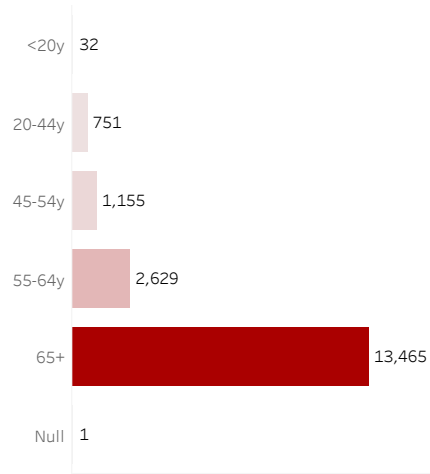

COVID-19 Deaths (total)

18,033

New COVID-19 Deaths Reported Today

4

Hover over the icon to get more information on the data in this dashboard.

COVID-19 Deaths by County

Data will not be shown for counties with fewer than three deaths.

© Mapbox © OSM

COVID-19 Deaths by Date of Death

Recent deaths may not be reported yet. Cases missing the date of death are excluded from the graph above, but are included in all other numbers.

COVID-19 Deaths by Gender

COVID-19 Deaths by Age Group

COVID-19 Deaths by Race/Ethnicity

Date Updated: 7/11/2021