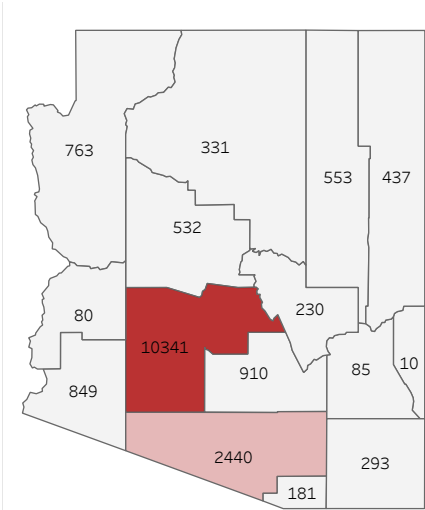

COVID-19 Deaths (total)

18,035

New COVID-19 Deaths Reported Today

2

Hover over the icon to get more information on the data in this dashboard.

COVID-19 Deaths by County

Data will not be shown for counties with fewer than three deaths.

© Mapbox © OSM

COVID-19 Deaths by Date of Death

Recent deaths may not be reported yet. Cases missing the date of death are excluded from the graph above, but are included in all other numbers.

COVID-19 Deaths by Gender

COVID-19 Deaths by Age Group

COVID-19 Deaths by Race/Ethnicity

Date Updated: 7/12/2021