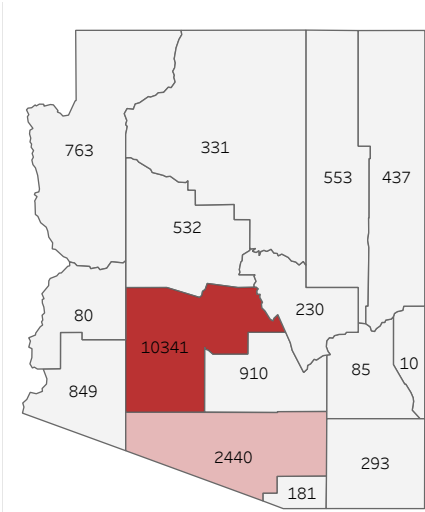

COVID-19 Deaths (total)

18,035

New COVID-19 Deaths Reported Today

2

Hover over the icon to get more information on the data in this dashboard.

COVID-19 Deaths by County

Data will not be shown for counties with fewer than three deaths.

© Mapbox © OSM

COVID-19 Deaths by Date of Death

Recent deaths may not be reported yet. Cases missing the date of death are excluded from the graph above, but are included in all other numbers.

COVID-19 Deaths by Gender

COVID-19 Deaths by Age Group

COVID-19 Deaths by Race/Ethnicity

Date Updated: 7/12/2021