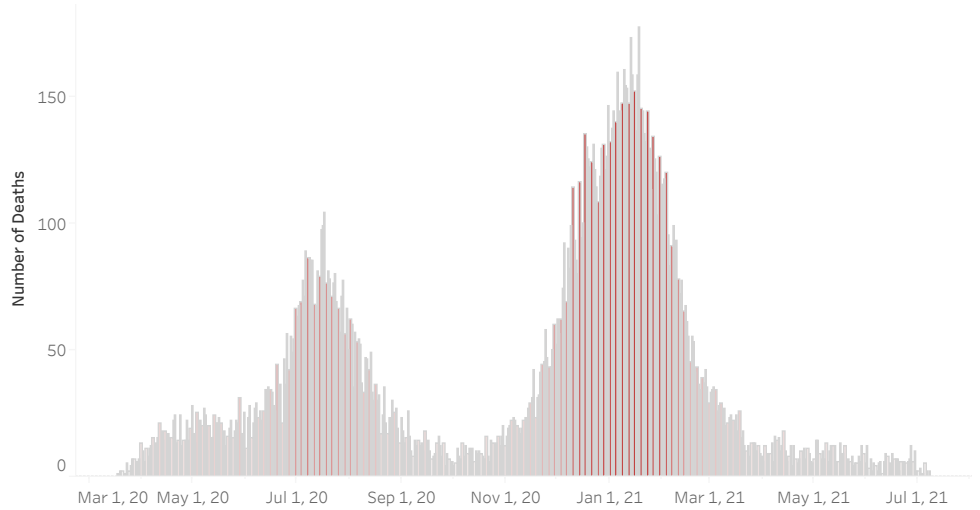

COVID-19 Deaths (total)

18,035

New COVID-19 Deaths Reported Today

2

Hover over the icon to get more information on the data in this dashboard.

COVID-19 Deaths by County

Data will not be shown for counties with fewer than three deaths.

© Mapbox © OSM

COVID-19 Deaths by Date of Death

Recent deaths may not be reported yet. Cases missing the date of death are excluded from the graph above, but are included in all other numbers.

COVID-19 Deaths by Gender