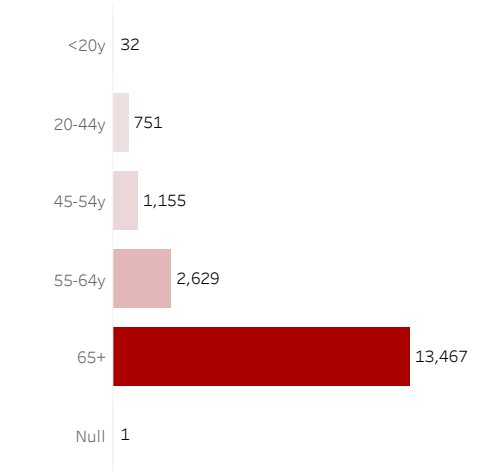

COVID-19 Deaths (total)

18,035

New COVID-19 Deaths Reported Today

2

Hover over the icon to get more information on the data in this dashboard.

COVID-19 Deaths by County

Data will not be shown for counties with fewer than three deaths.

© Mapbox © OSM

COVID-19 Deaths by Date of Death

Recent deaths may not be reported yet. Cases missing the date of death are excluded from the graph above, but are included in all other numbers.

COVID-19 Deaths by Gender

COVID-19 Deaths by Age Group

COVID-19 Deaths by Race/Ethnicity

Date Updated: 7/12/2021