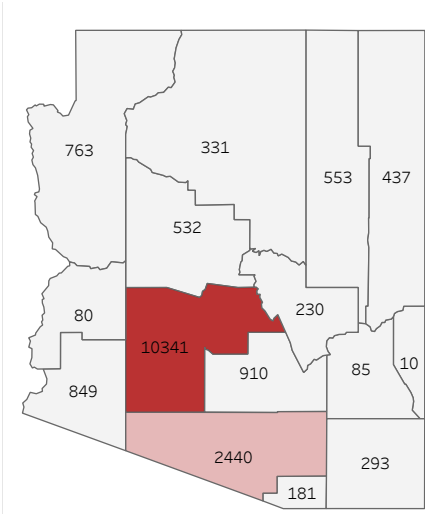

COVID-19 Deaths (total)

18,035

New COVID-19 Deaths Reported Today

2

Hover over the icon to get more information on the data in this dashboard.

COVID-19 Deaths by County

Data will not be shown for counties with fewer than three deaths.

© Mapbox © OSM

COVID-19 Deaths by Date of Death

Recent deaths may not be reported yet. Cases missing the date of death are excluded from the graph above, but are included in all other numbers.

COVID-19 Deaths by Gender

COVID-19 Deaths by Age Group

COVID-19 Deaths by Race/Ethnicity

Date Updated: 7/12/2021