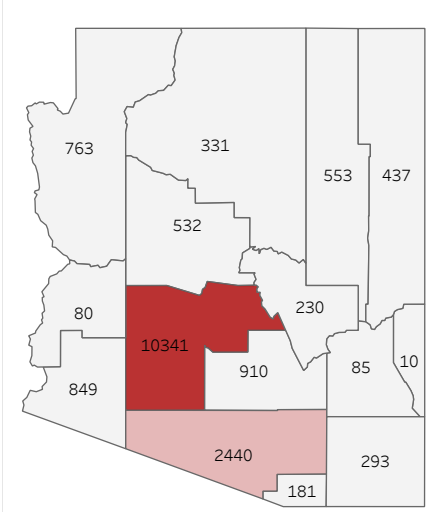

COVID-19 Deaths (total)

18,035

New COVID-19 Deaths Reported Today

2

Hover over the icon to get more information on the data in this dashboard.

COVID-19 Deaths by County

Data will not be shown for counties with fewer than three deaths.

© Mapbox © OSM

COVID-19 Deaths by Date of Death

Recent deaths may not be reported yet. Cases missing the date of death are excluded from the graph above, but are included in all other numbers.

COVID-19 Deaths by Gender

COVID-19 Deaths by Age Group

COVID-19 Deaths by Race/Ethnicity

Date Updated: 7/12/2021