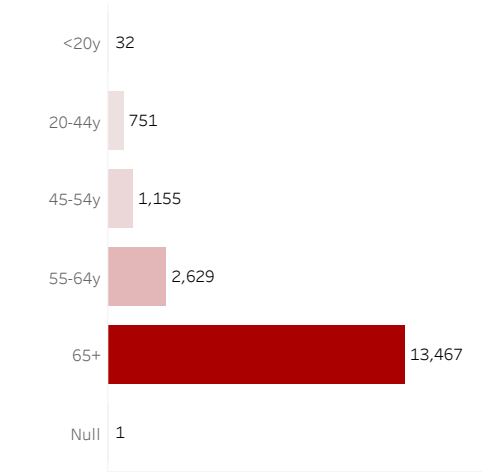

COVID-19 Deaths (total)

18,035

New COVID-19 Deaths Reported Today

2

Hover over the icon to get more information on the data in this dashboard.

COVID-19 Deaths by County

Data will not be shown for counties with fewer than three deaths.

© Mapbox © OSM

COVID-19 Deaths by Date of Death

Recent deaths may not be reported yet. Cases missing the date of death are excluded from the graph above, but are included in all other numbers.

COVID-19 Deaths by Gender

COVID-19 Deaths by Age Group

COVID-19 Deaths by Race/Ethnicity

Date Updated: 7/12/2021