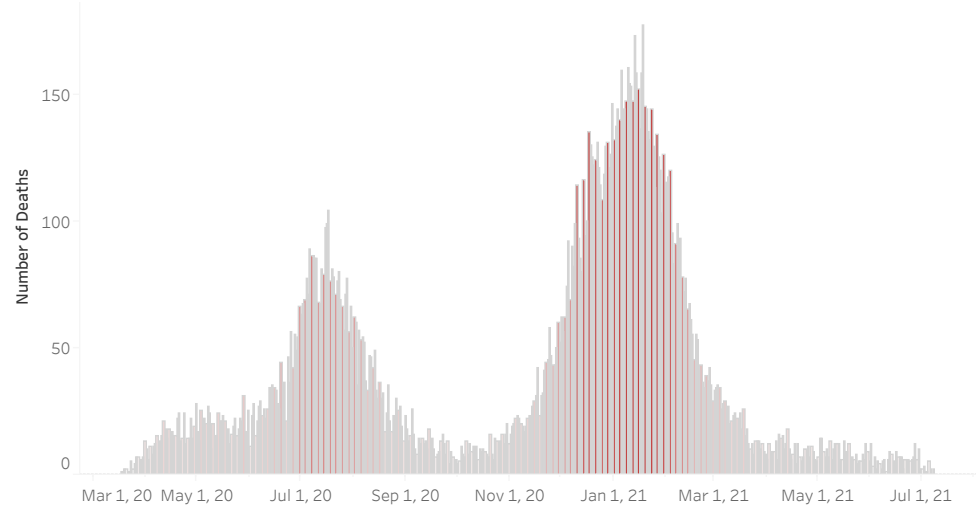

COVID-19 Deaths (total)

18,035

New COVID-19 Deaths Reported Today

2

Hover over the icon to get more information on the data in this dashboard.

COVID-19 Deaths by County

Data will not be shown for counties with fewer than three deaths.

© Mapbox © OSM

COVID-19 Deaths by Date of Death

Recent deaths may not be reported yet. Cases missing the date of death are excluded from the graph above, but are included in all other numbers.

COVID-19 Deaths by Gender