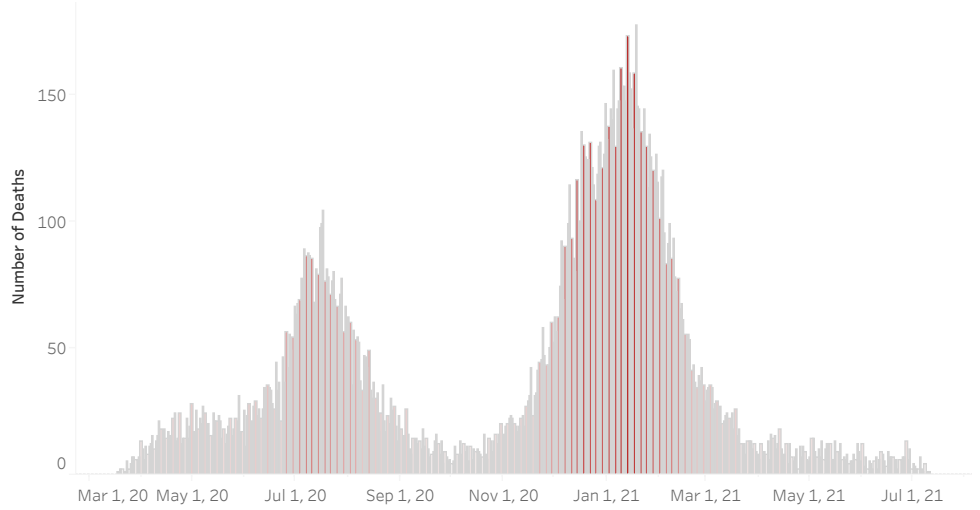

COVID-19 Deaths (total)

18,055

New COVID-19 Deaths Reported Today

20

Hover over the icon to get more information on the data in this dashboard.

COVID-19 Deaths by County

Data will not be shown for counties with fewer than three deaths.

© Mapbox © OSM

COVID-19 Deaths by Date of Death

Recent deaths may not be reported yet. Cases missing the date of death are excluded from the graph above, but are included in all other numbers.

COVID-19 Deaths by Gender