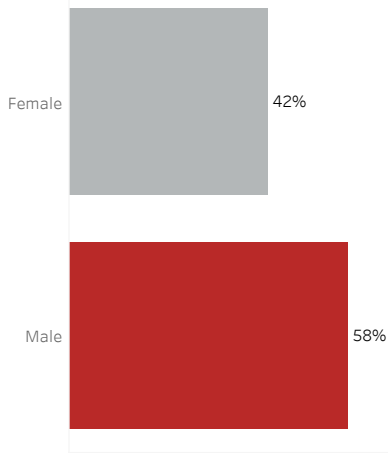

COVID-19 Deaths by Gender