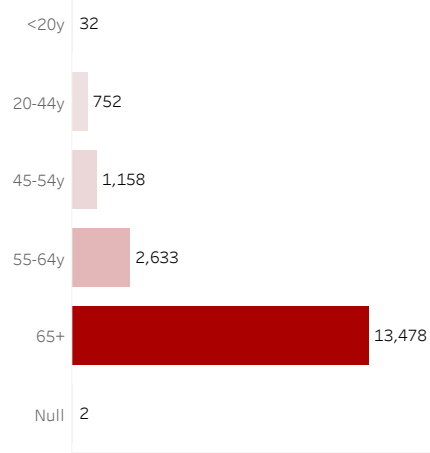

COVID-19 Deaths (total)

18,055

New COVID-19 Deaths Reported Today

20

Hover over the icon to get more information on the data in this dashboard.

COVID-19 Deaths by County

Data will not be shown for counties with fewer than three deaths.

© Mapbox © OSM

COVID-19 Deaths by Date of Death

Recent deaths may not be reported yet. Cases missing the date of death are excluded from the graph above, but are included in all other numbers.

COVID-19 Deaths by Gender

COVID-19 Deaths by Age Group

COVID-19 Deaths by Race/Ethnicity

Date Updated: 7/13/2021