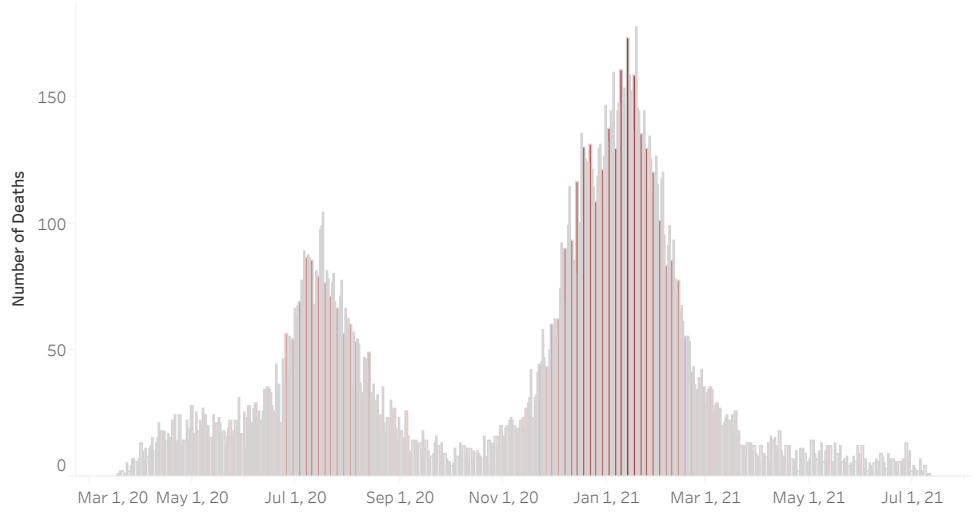

COVID-19 Deaths by Date of Death

Recent deaths may not be reported yet. Cases missing the date of death are excluded from the graph above, but are included in all other numbers.