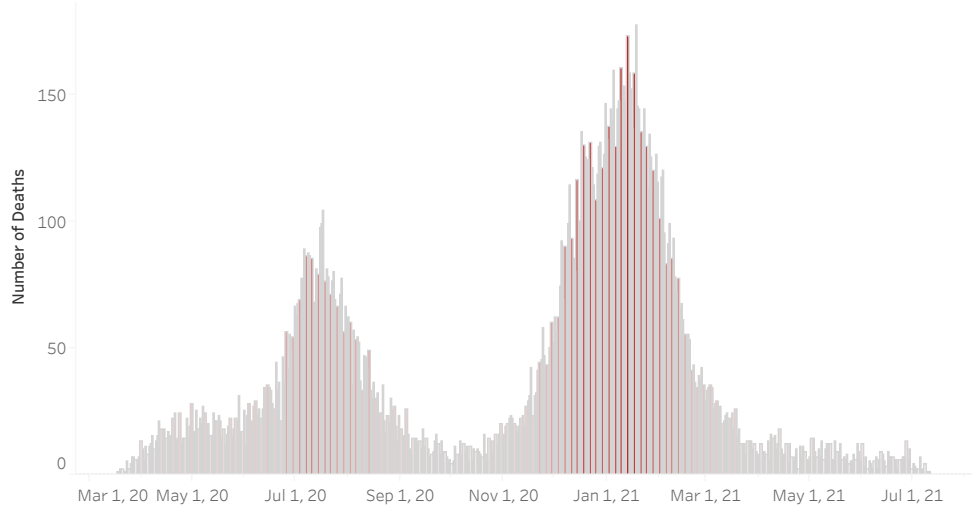

COVID-19 Deaths by Date of Death

Recent deaths may not be reported yet. Cases missing the date of death are excluded from the graph above, but are included in all other numbers.