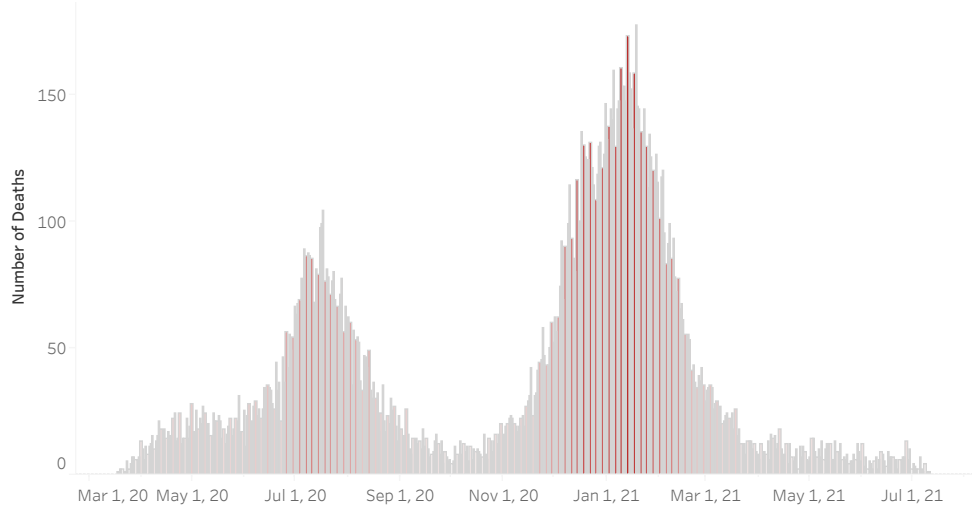

COVID-19 Deaths by Date of Death

Recent deaths may not be reported yet. Cases missing the date of death are excluded from the graph above, but are included in all other numbers.