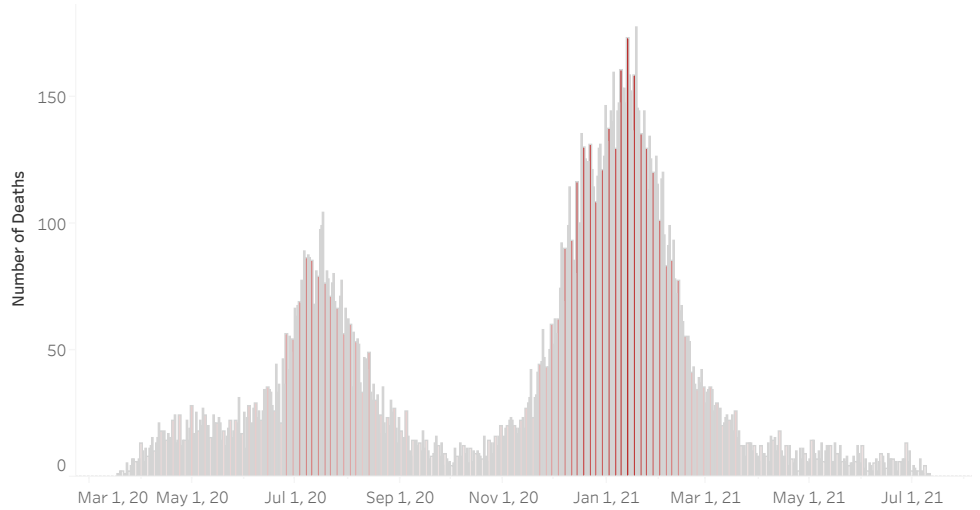

COVID-19 Deaths (total)

18,055

New COVID-19 Deaths Reported Today

20

Hover over the icon to get more information on the data in this dashboard.

COVID-19 Deaths by County

Data will not be shown for counties with fewer than three deaths.

© Mapbox © OSM

COVID-19 Deaths by Date of Death

Recent deaths may not be reported yet. Cases missing the date of death are excluded from the graph above, but are included in all other numbers.

COVID-19 Deaths by Gender