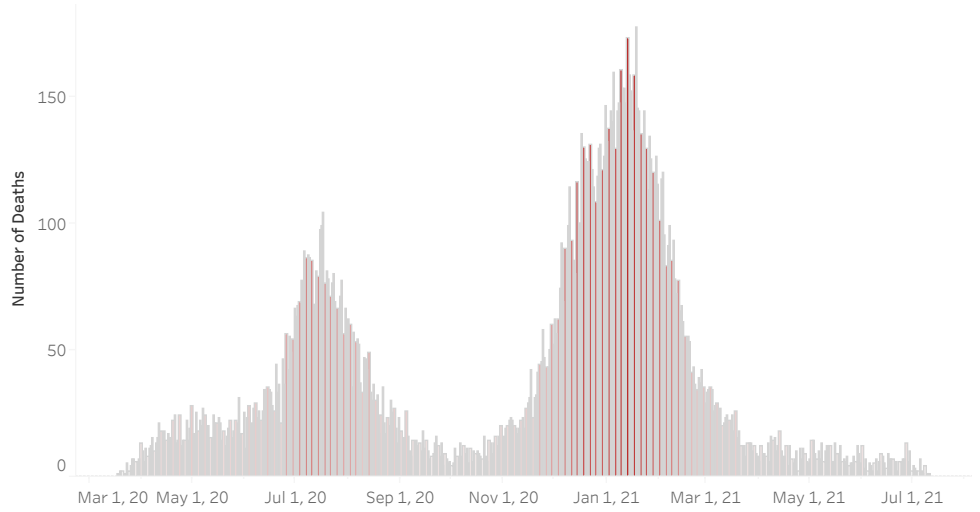

COVID-19 Deaths (total)

18,055

New COVID-19 Deaths Reported Today

20

Hover over the icon to get more information on the data in this dashboard.

COVID-19 Deaths by County

Data will not be shown for counties with fewer than three deaths.

© Mapbox © OSM

COVID-19 Deaths by Date of Death

Recent deaths may not be reported yet. Cases missing the date of death are excluded from the graph above, but are included in all other numbers.

COVID-19 Deaths by Gender