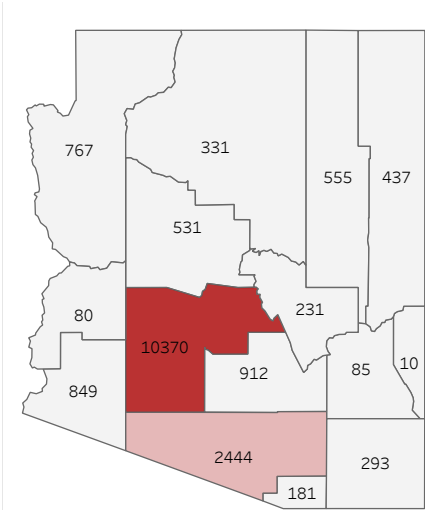

COVID-19 Deaths (total)

18,076

New COVID-19 Deaths Reported Today

21

Hover over the icon to get more information on the data in this dashboard.

COVID-19 Deaths by County

Data will not be shown for counties with fewer than three deaths.

© Mapbox © OSM

COVID-19 Deaths by Date of Death

Recent deaths may not be reported yet. Cases missing the date of death are excluded from the graph above, but are included in all other numbers.

COVID-19 Deaths by Gender

COVID-19 Deaths by Age Group

COVID-19 Deaths by Race/Ethnicity

Date Updated: 7/14/2021