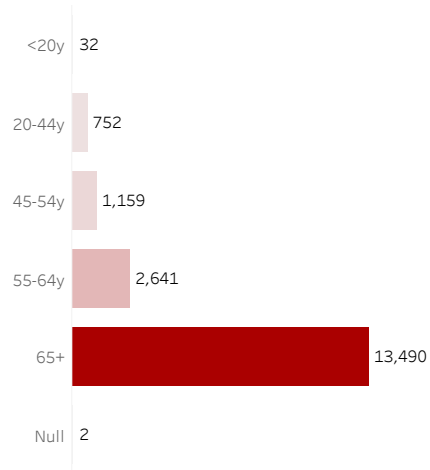

COVID-19 Deaths (total)

18,076

New COVID-19 Deaths Reported Today

21

Hover over the icon to get more information on the data in this dashboard.

COVID-19 Deaths by County

Data will not be shown for counties with fewer than three deaths.

© Mapbox © OSM

COVID-19 Deaths by Date of Death

Recent deaths may not be reported yet. Cases missing the date of death are excluded from the graph above, but are included in all other numbers.

COVID-19 Deaths by Gender

COVID-19 Deaths by Age Group

COVID-19 Deaths by Race/Ethnicity

Date Updated: 7/14/2021