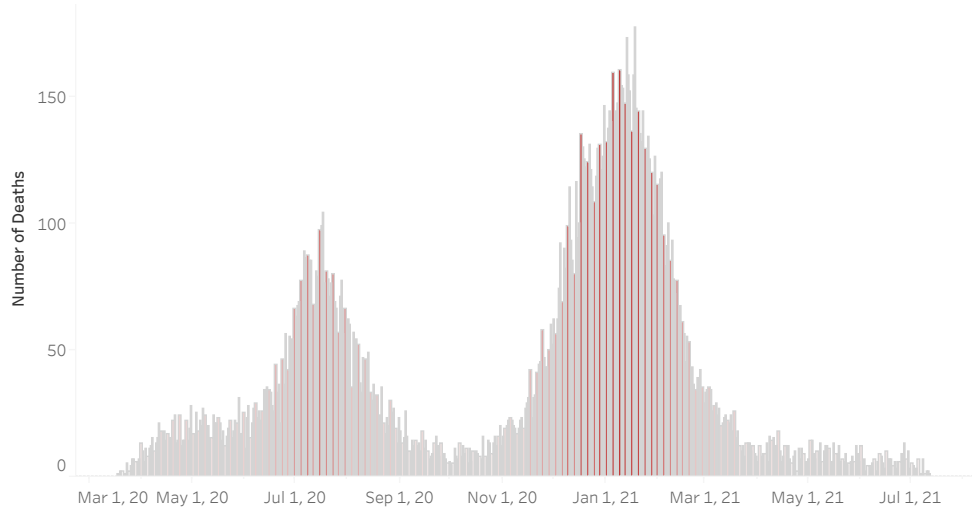

COVID-19 Deaths by Date of Death

Recent deaths may not be reported yet. Cases missing the date of death are excluded from the graph above, but are included in all other numbers.