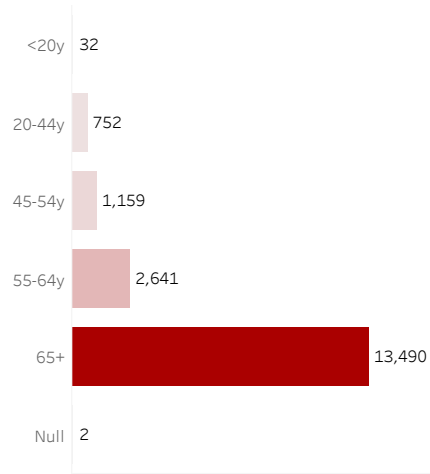

COVID-19 Deaths (total)

18,076

New COVID-19 Deaths Reported Today

21

Hover over the icon to get more information on the data in this dashboard.

COVID-19 Deaths by County

Data will not be shown for counties with fewer than three deaths.

© Mapbox © OSM

COVID-19 Deaths by Date of Death

Recent deaths may not be reported yet. Cases missing the date of death are excluded from the graph above, but are included in all other numbers.

COVID-19 Deaths by Gender

COVID-19 Deaths by Age Group

COVID-19 Deaths by Race/Ethnicity

Date Updated: 7/14/2021