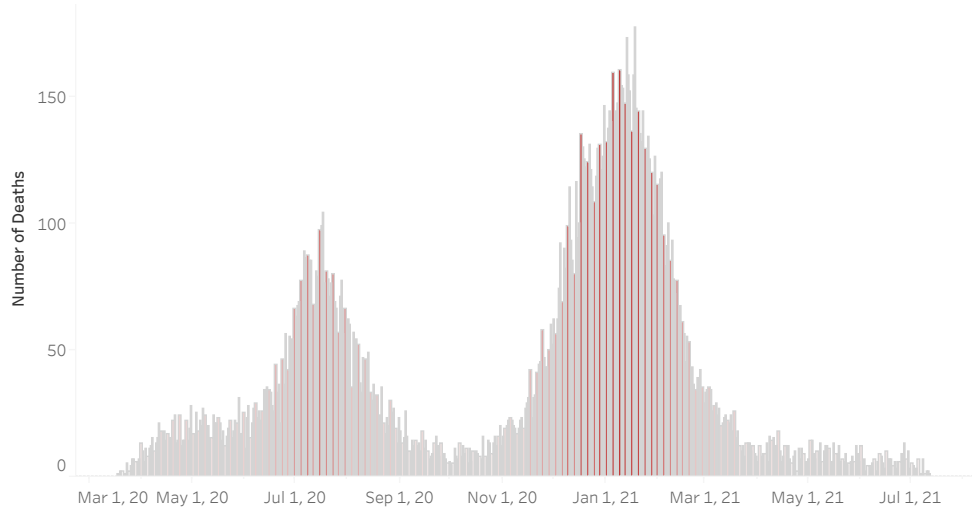

COVID-19 Deaths (total)

18,076

New COVID-19 Deaths Reported Today

21

Hover over the icon to get more information on the data in this dashboard.

COVID-19 Deaths by County

Data will not be shown for counties with fewer than three deaths.

© Mapbox © OSM

COVID-19 Deaths by Date of Death

Recent deaths may not be reported yet. Cases missing the date of death are excluded from the graph above, but are included in all other numbers.

COVID-19 Deaths by Gender