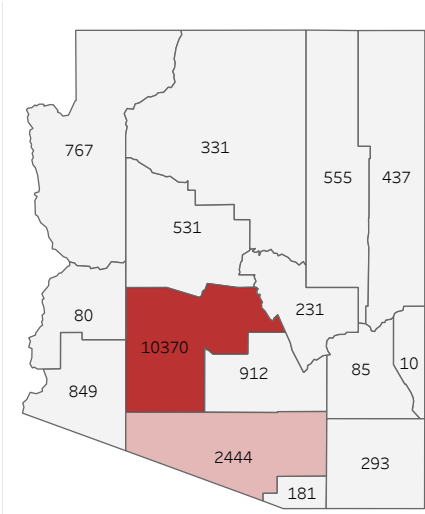

COVID-19 Deaths (total)

18,076

New COVID-19 Deaths Reported Today

21

Hover over the icon to get more information on the data in this dashboard.

COVID-19 Deaths by County

Data will not be shown for counties with fewer than three deaths.

© Mapbox © OSM

COVID-19 Deaths by Date of Death

Recent deaths may not be reported yet. Cases missing the date of death are excluded from the graph above, but are included in all other numbers.

COVID-19 Deaths by Gender

COVID-19 Deaths by Age Group

COVID-19 Deaths by Race/Ethnicity

Date Updated: 7/14/2021