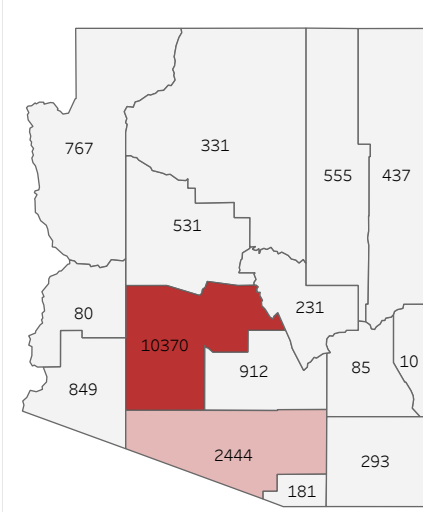

COVID-19 Deaths (total)

18,076

New COVID-19 Deaths Reported Today

21

Hover over the icon to get more information on the data in this dashboard.

COVID-19 Deaths by County

Data will not be shown for counties with fewer than three deaths.

© Mapbox © OSM

COVID-19 Deaths by Date of Death

Recent deaths may not be reported yet. Cases missing the date of death are excluded from the graph above, but are included in all other numbers.

COVID-19 Deaths by Gender

COVID-19 Deaths by Age Group

COVID-19 Deaths by Race/Ethnicity

Date Updated: 7/14/2021